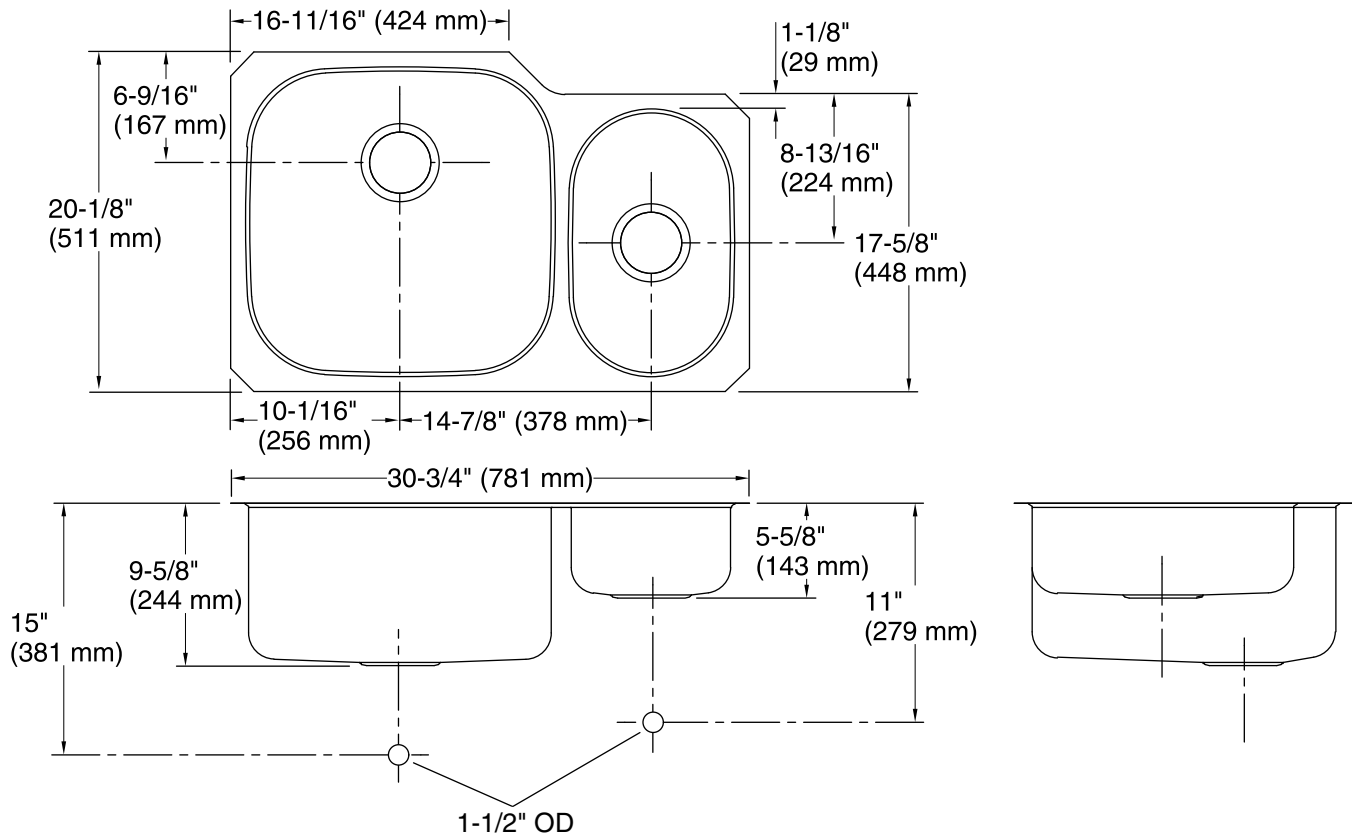

**Undertone®**  
Under-mount Kitchen Sink  
**K-3355**

**Features**

- 33-inch minimum base cabinet width.
- 18-gauge stainless steel.
- Under-mount.
- Rounded bowls.
- 9-1/2" (241 mm) deep left bowl and 5-1/2" (140 mm) deep right bowl.
- With SilentShield® sound-absorption technology.
- 30-3/4" (781 mm) x 20-1/8" (511 mm)

**Optional Accessories**

- K-3191 Sink Rack
- K-3292 Colander/Cutting Board
- K-6139 Sponge Caddy
- K-8801 Sink Strainer

**Components**

- Product includes:
- 91915 Hardware Kit

**Codes/Standards**

ASME A112.19.3/CSA B45.4

### Technical Information

All product dimensions are nominal.

Bowl configuration:	High-low
Installation:	Under-mount, Under-mount
Bowl area (Right)	Length: 9" (229 mm) Width: 15" (381 mm) Bowl depth: 5-1/2" (140 mm)
Bowl area (Left)	Length: 18" (457 mm) Width: 18" (457 mm) Bowl depth: 9-1/2" (241 mm)
Drain hole:	3-5/8" (92 mm)
Template:	1040559-7, required, included