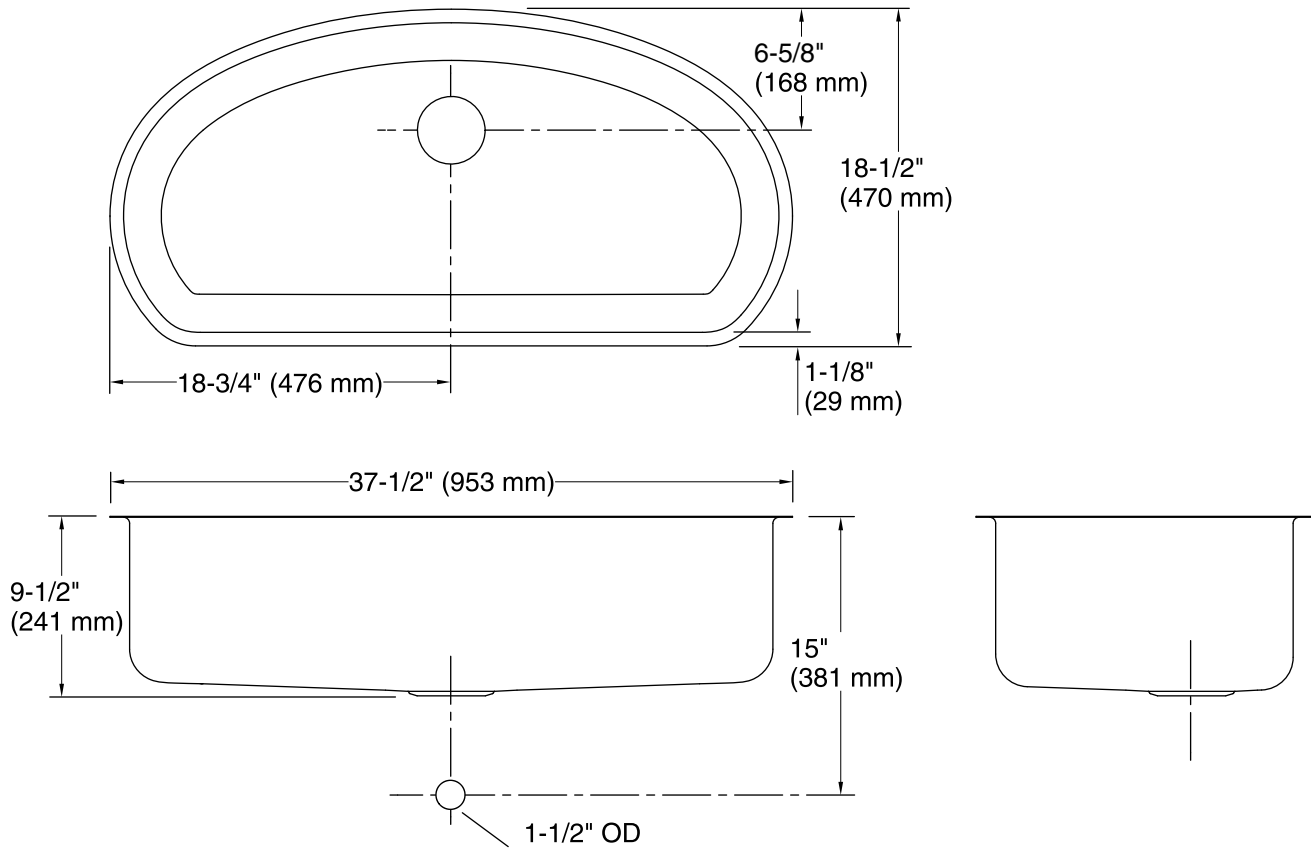

KOHLER®

Undertone® Under-mount Kitchen Sink K-3185

Features

- 42-inch minimum base cabinet width.
- 18-gauge stainless steel.
- Under-mount.
- Single compartment.
- With SilentShield® sound-absorption technology.
- 37-1/2" (953 mm) x 18-1/2" (470 mm)

3-7-2017 07:11

THE BOLD LOOK
OF **KOHLER®**

Technical Information

All product dimensions are nominal.

Bowl configuration:	Single
Installation:	Under-mount, Under-mount
Bowl area	Length: 35-1/4" (895 mm) Width: 16-1/4" (413 mm) Bowl depth: 9-1/2" (241 mm)
Drain hole:	3-5/8" (92 mm)
Template:	1040320-7, required, included