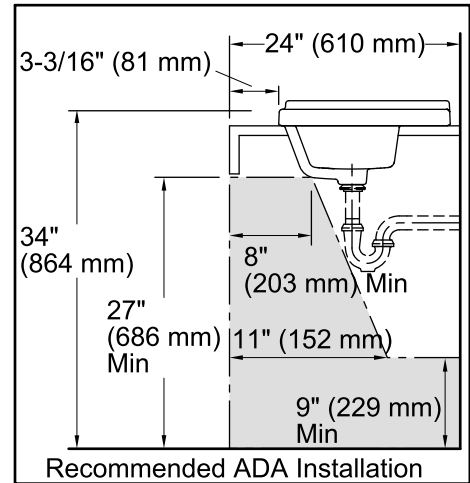

THE BOLD LOOK
OF **KOHLER**®

Tresham® Rectangle

Drop-in Bathroom Sink
K-2991-1

Technical Information

All product dimensions are nominal.

- Bowl configuration: Single
Installation: Drop-in
Bowl area (Only): Length: 19-13/16" (503 mm)
Width: 10-3/16" (259 mm)
Water depth: 6-1/16" (154 mm)
Number of deck holes: 1
Faucet hole(s): 1-3/8" (35 mm)
Drain hole: 1-3/4" (44 mm)
Template: 1162721-7, required, included