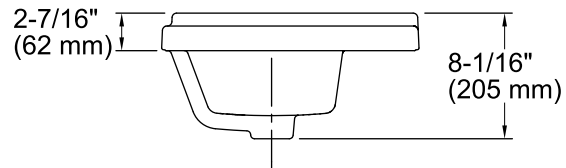

THE BOLD LOOK
OF **KOHLER**®

Tresham® Rectangle

Drop-in Bathroom Sink
K-2991-1

Technical Information

All product dimensions are nominal.

- Bowl configuration: Single
Installation: Drop-in
Bowl area (Only): Length: 19-13/16" (503 mm)
Width: 10-3/16" (259 mm)
Water depth: 6-1/16" (154 mm)
Number of deck holes: 1
Faucet hole(s): 1-3/8" (35 mm)
Drain hole: 1-3/4" (44 mm)
Template: 1162721-7, required, included