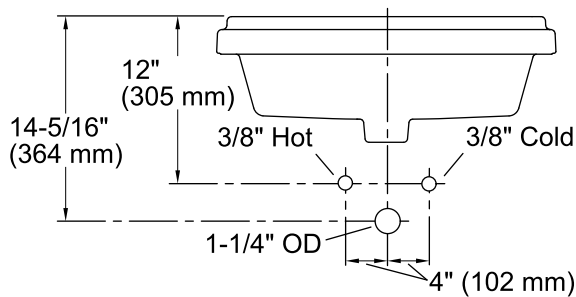

THE BOLD LOOK
OF **KOHLER**®

Tresham® Rectangle

Drop-in Bathroom Sink
K-2991-1

Technical Information

All product dimensions are nominal.

- Bowl configuration: Single
Installation: Drop-in
Bowl area (Only): Length: 19-13/16" (503 mm)
Width: 10-3/16" (259 mm)
Water depth: 6-1/16" (154 mm)
Number of deck holes: 1
Faucet hole(s): 1-3/8" (35 mm)
Drain hole: 1-3/4" (44 mm)
Template: 1162721-7, required, included