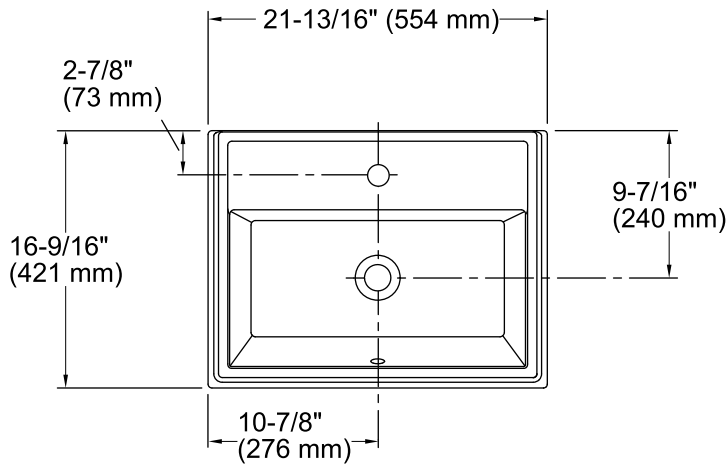

Tresham® Rectangle

Drop-in Bathroom Sink
K-2991-1

Features

- Single faucet hole.
- Rectangular basin with raised rim.
- Overflow drain.
- Coordinates with other products in the Tresham collection.
- Single-hole faucet drilling

THE BOLD LOOK
OF **KOHLER**®

Tresham® Rectangle

Drop-in Bathroom Sink
K-2991-1

Technical Information

All product dimensions are nominal.

- Bowl configuration: Single
Installation: Drop-in
Bowl area (Only): Length: 19-13/16" (503 mm)
Width: 10-3/16" (259 mm)
Water depth: 6-1/16" (154 mm)
Number of deck holes: 1
Faucet hole(s): 1-3/8" (35 mm)
Drain hole: 1-3/4" (44 mm)
Template: 1162721-7, required, included