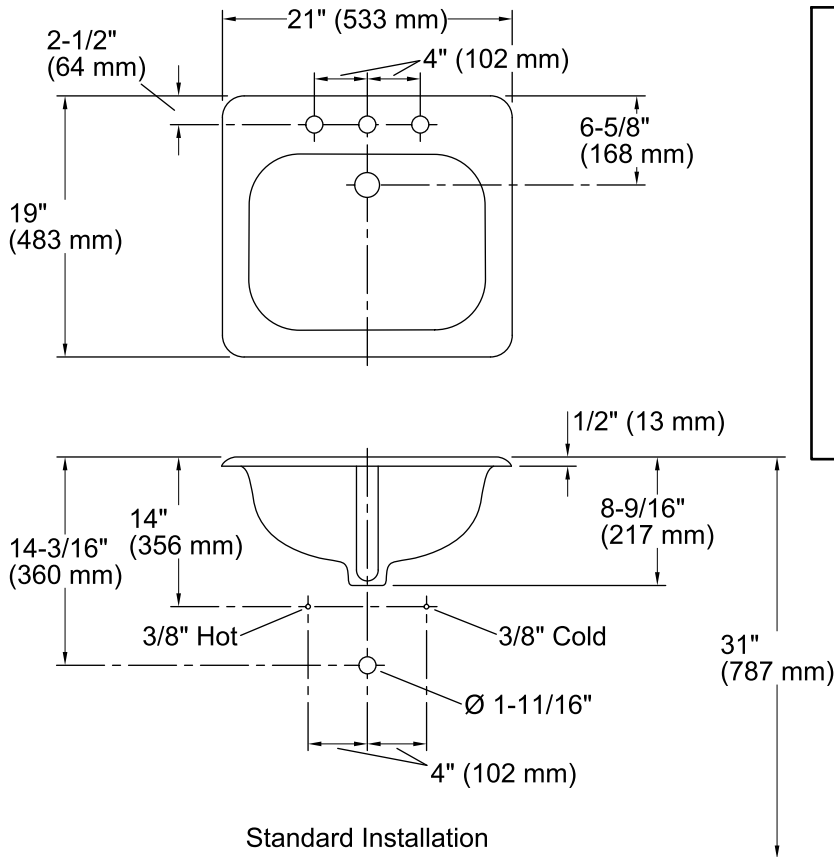

Features

- KOHLER cast iron.
- Drop-in.
- Rectangular basin.
- With overflow.
- 8-inch centers.
- 21" (533 mm) x 19" (483 mm)

Recommended Accessories

K-8998 P-Trap

ADA

Codes/Standards

ASME A112.19.1/CSA B45.2
ADA
ICC/ANSI A117.1

	0	White
	96	Biscuit
	47	Almond

Technical Information

All product dimensions are nominal.

Bowl configuration:	Single
Installation:	Drop-In
Bowl area (Only)	Length: 16" (406 mm) Width: 12" (305 mm) Water depth: 5" (127 mm)
Number of deck holes:	3
Faucet hole(s):	1-3/4" (44 mm)
Drain hole:	1-11/16" (43 mm)
Template:	116586-7, required, included