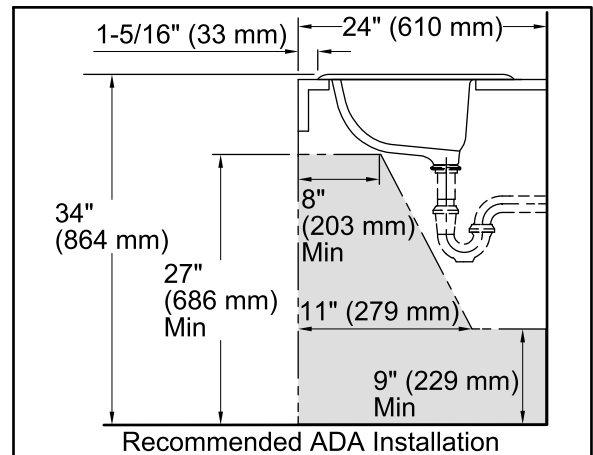

Features

- KOHLER cast iron.
- Drop-in.
- Rectangular basin.
- With overflow.
- 8-inch centers.
- 21" (533 mm) x 19" (483 mm)

Recommended Accessories

K-8998 P-Trap

ADA

Codes/Standards

ASME A112.19.1/CSA B45.2
ADA
ICC/ANSI A117.1

	0	White
	96	Biscuit
	47	Almond

Technical Information

All product dimensions are nominal.

Bowl configuration:	Single
Installation:	Drop-In
Bowl area (Only)	Length: 16" (406 mm) Width: 12" (305 mm) Water depth: 5" (127 mm)
Number of deck holes:	3
Faucet hole(s):	1-3/4" (44 mm)
Drain hole:	1-11/16" (43 mm)
Template:	116586-7, required, included