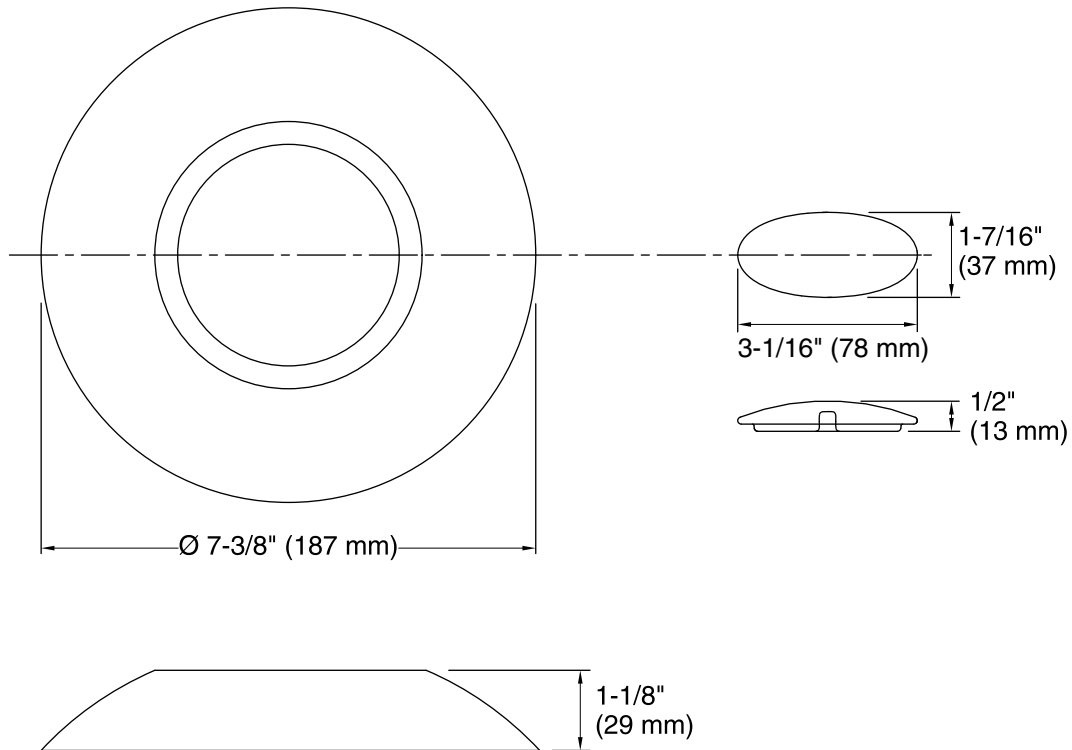

Technical Information

All product dimensions are nominal.

Notes

Install this product according to the installation guide.