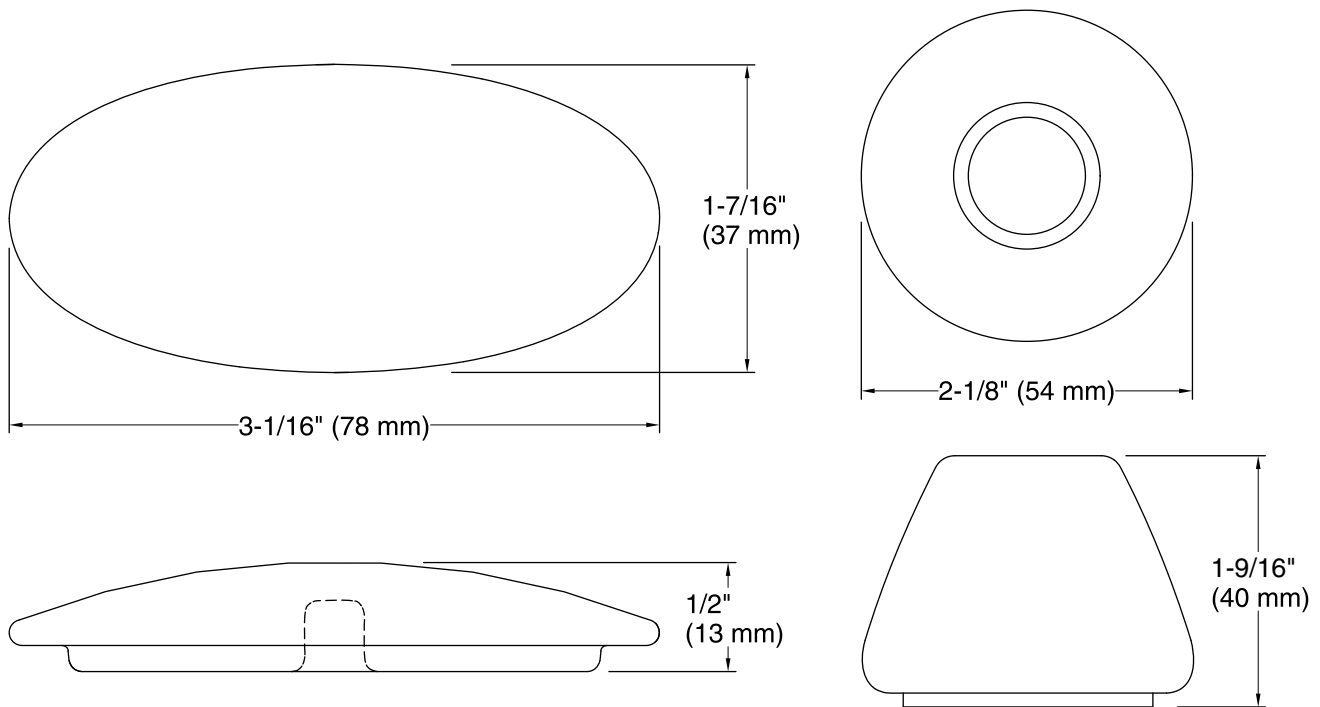

Technical Information

All product dimensions are nominal.

Notes

Install this product according to the installation guide.