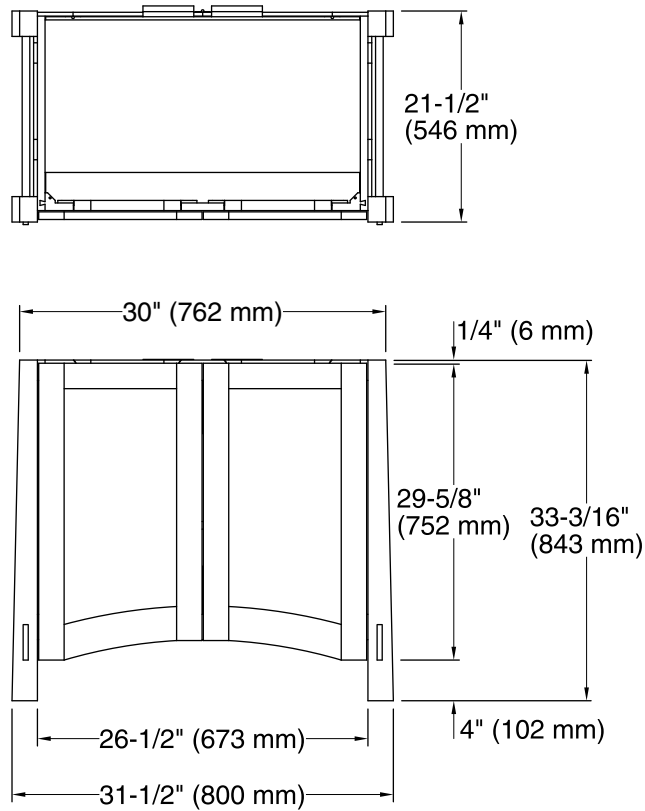

Color	Code	Description
-------	------	-------------

	F41	Westwood
--	-----	----------

Technical Information

All product dimensions are nominal.

Notes

Install this product according to the installation guide.