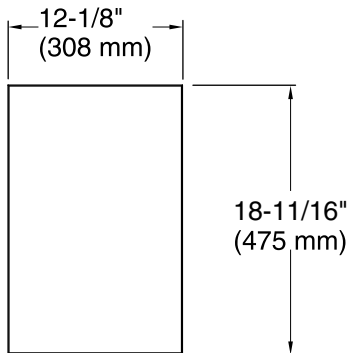

### Technical Information

All product dimensions are nominal.

Vanity type: Vanity bridge