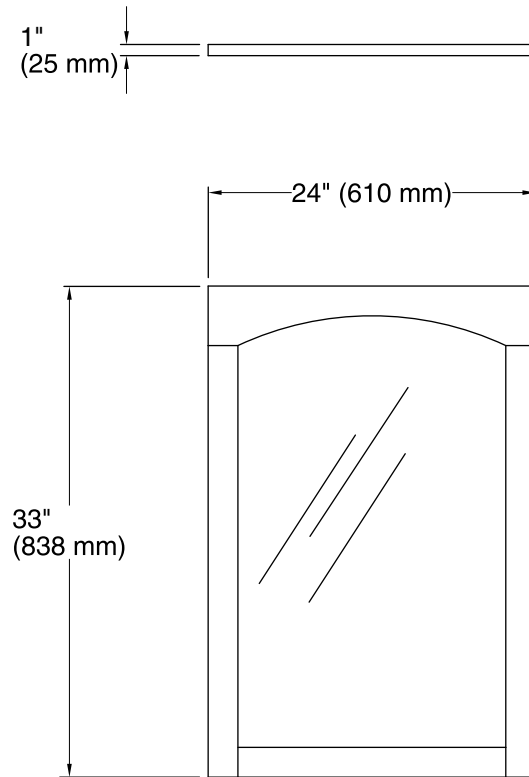

Technical Information

All product dimensions are nominal.

Mirror type: Wall mount

Notes

Install this product according to the installation guide.

Select the type of fastener based on the wall material. A minimum 20 lb (9.07 kg) load bearing fastener is recommended.

Install the fastener to a stud to avoid possible property and product damage.