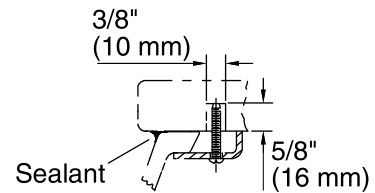

K-8998 P-Trap

Components

Additional included component/s: 1193643 Basin Clamps.

ADA CSA B651

Codes/Standards

ASME A112.19.2/CSA B45.1
ADA
ICC/ANSI A117.1
CSA B651

KOHLER® One-Year Limited Warranty

See website for detailed warranty information.

Marble Installation

Wood Installation

Technical Information

All product dimensions are nominal.

Installation:	Under-mount
Bowl area:	Length: 15-1/4" (387 mm) Width: 12-1/4" (311 mm) Bowl depth: 5-3/4" (146 mm) Water depth: 4" (102 mm)
Drain hole:	1-3/4" (44 mm)
Template:	85838-7, required, not included