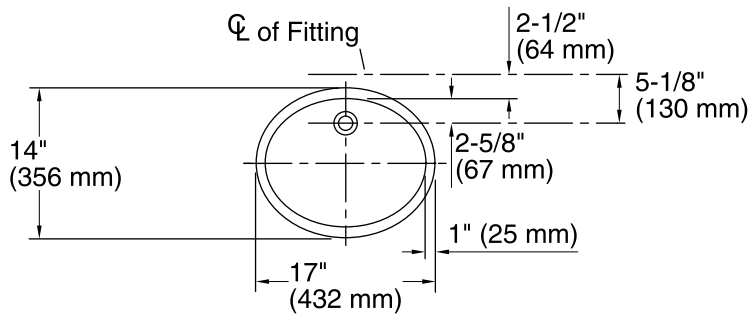

Marble Installation

Wood Installation

Technical Information

All product dimensions are nominal.

Installation:	Under-mount
Bowl area:	Length: 15-1/4" (387 mm) Width: 12-1/4" (311 mm) Bowl depth: 5-3/4" (146 mm) Water depth: 4" (102 mm)
Drain hole:	1-3/4" (44 mm)
Template:	85838-7, required, not included