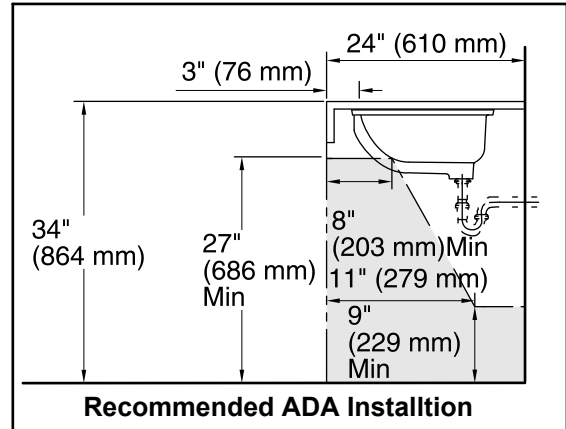

Features

- Oval basin with unglazed underside.
- Overflow drain.
- No faucet holes; requires wall- or counter-mount faucet.

Material

- Vitreous china.

Installation

- Under-mount

Recommended Products/Accessories

K-8998 P-Trap

Components

Additional included component/s: 1193643 Basin Clamps.

ADA CSA B651

Codes/Standards

ASME A112.19.2/CSA B45.1
ADA
ICC/ANSI A117.1
CSA B651

KOHLER® One-Year Limited Warranty

See website for detailed warranty information.

Marble Installation

Wood Installation

Technical Information

All product dimensions are nominal.

Installation:	Under-mount
Bowl area:	Length: 15-1/4" (387 mm) Width: 12-1/4" (311 mm) Bowl depth: 5-3/4" (146 mm) Water depth: 4" (102 mm)
Drain hole:	1-3/4" (44 mm)
Template:	85838-7, required, not included