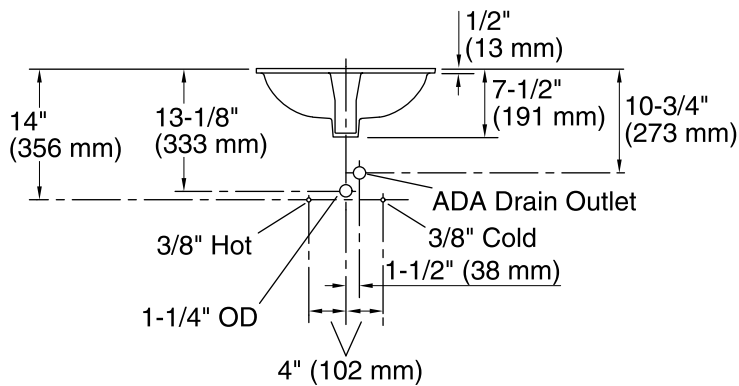

Features

- Oval basin with unglazed underside.
- Overflow drain.
- No faucet holes; requires wall- or counter-mount faucet.

Material

- Vitreous china.

Installation

- Under-mount

Recommended Products/Accessories

K-8998 P-Trap

Components

Additional included component/s: 1193643 Basin Clamps.

ADA CSA B651

Codes/Standards

ASME A112.19.2/CSA B45.1
ADA
ICC/ANSI A117.1
CSA B651

KOHLER® One-Year Limited Warranty

See website for detailed warranty information.

Marble Installation

Wood Installation

Technical Information

All product dimensions are nominal.

Installation:	Under-mount
Bowl area:	Length: 15-1/4" (387 mm) Width: 12-1/4" (311 mm) Bowl depth: 5-3/4" (146 mm) Water depth: 4" (102 mm)
Drain hole:	1-3/4" (44 mm)
Template:	85838-7, required, not included