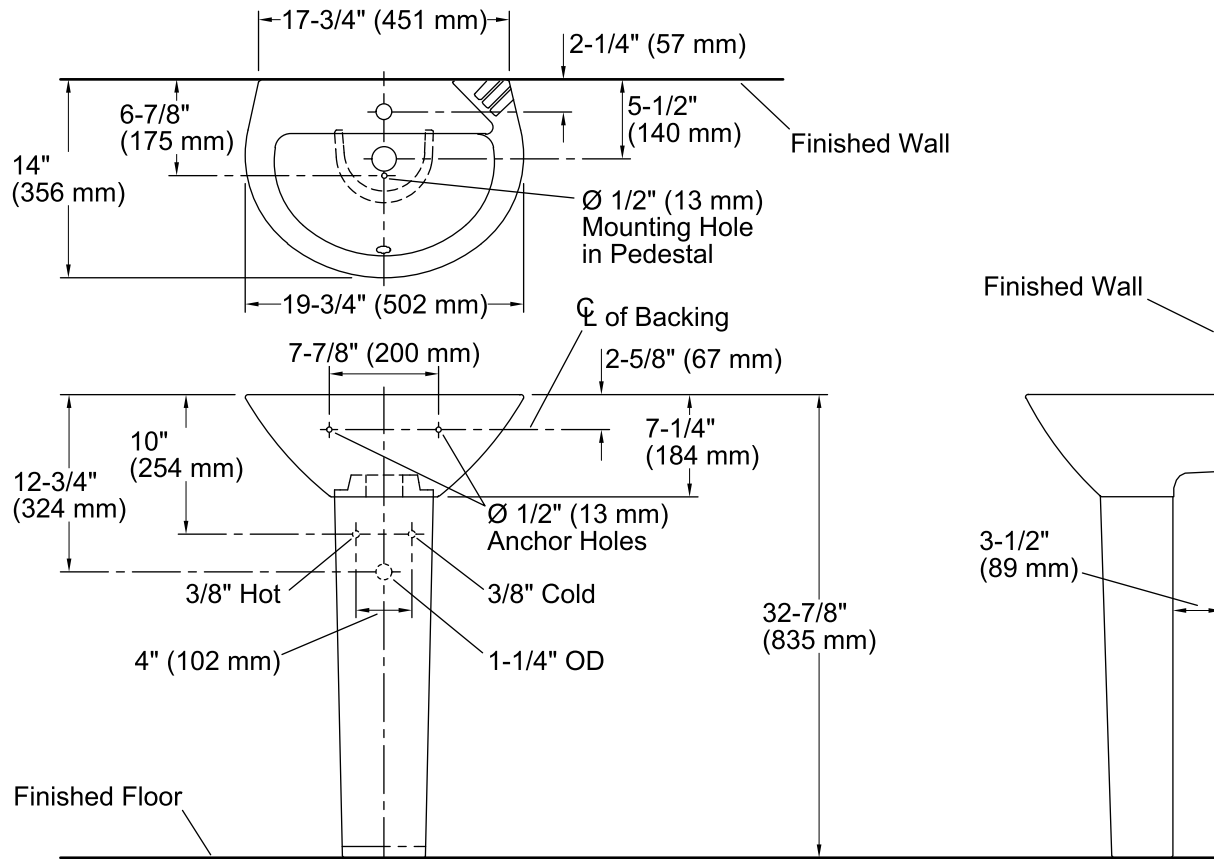

### Features

- Vitreous china.
- Pedestal sink.
- D-shaped basin.
- Beveled basin ledge.
- Single faucet hole.
- 19-3/4" (502 mm) x 14" (356 mm) x 32-7/8" (835 mm)

## Technical Information

All product dimensions are nominal.

Bowl configuration:	Single
Installation:	Pedestal
Bowl area (Only)	Length: 16" (406 mm) Width: 9" (229 mm) Water depth: 3-1/2" (89 mm)
Number of deck holes:	1
Faucet hole(s):	1-3/8" (35 mm)
Drain hole:	1-3/4" (44 mm)