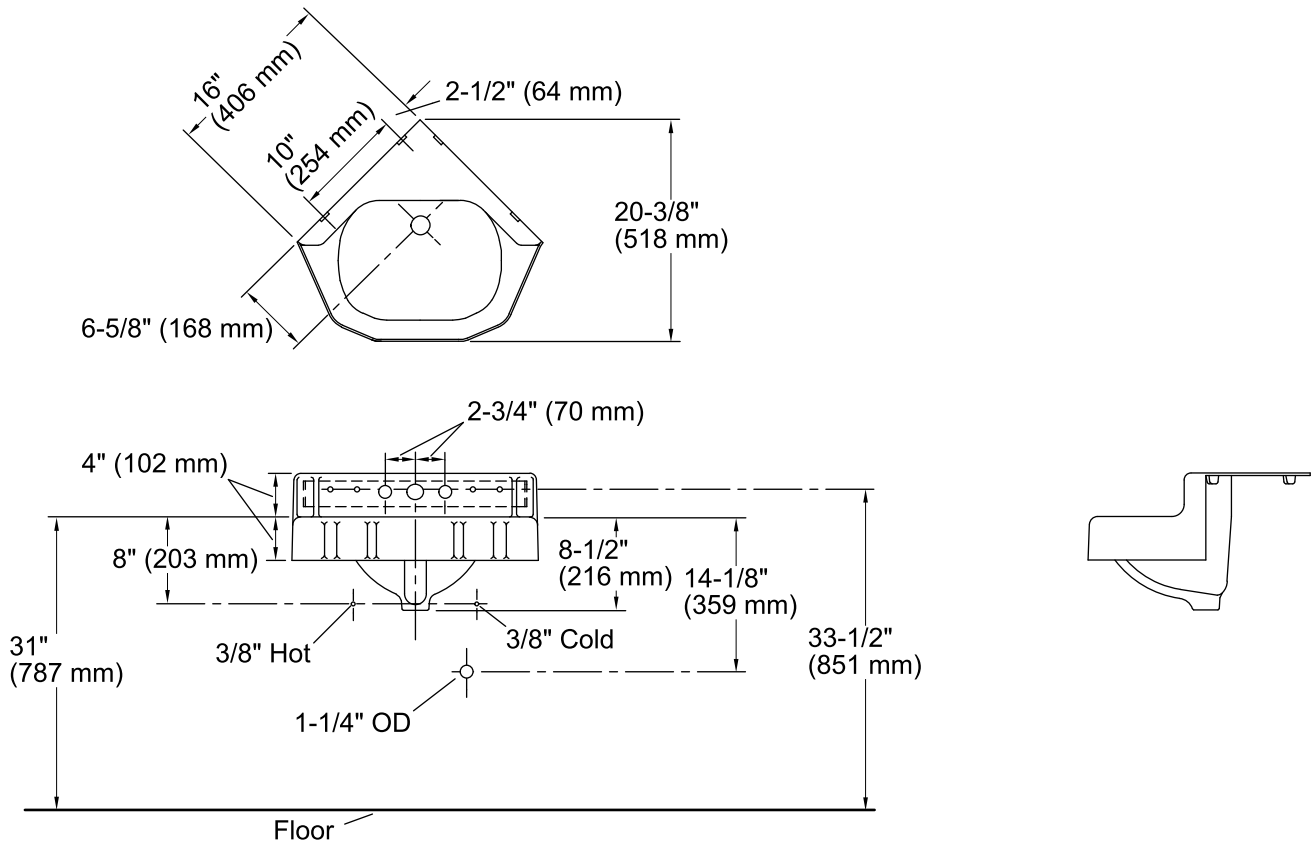

**Marston™**  
Wall-mount Bathroom Sink  
**K-2766-EH**

**Features**

- KOHLER® Cast Iron.
- Wall-mount.
- Oval basin with shelf-back.
- With overflow.
- Designed for space-saving installation.

**Components**

Additional included component/s: Hanger, and overflow ferrule.

**Codes/Standards**

ASME A112.19.1/CSA B45.2

**KOHLER® Lifetime Limited Warranty  
for Cast Iron Components**

See website for detailed warranty information.

## Technical Information

All product dimensions are nominal.

Bowl configuration:	Single
Installation:	Wall-mount
Bowl area	Length: 15" (381 mm) Width: 11" (279 mm) Water depth: 5" (127 mm)
Number of deck holes:	3
Faucet hole(s):	1-3/16" (30 mm)
Drain hole:	1-11/16" (43 mm)