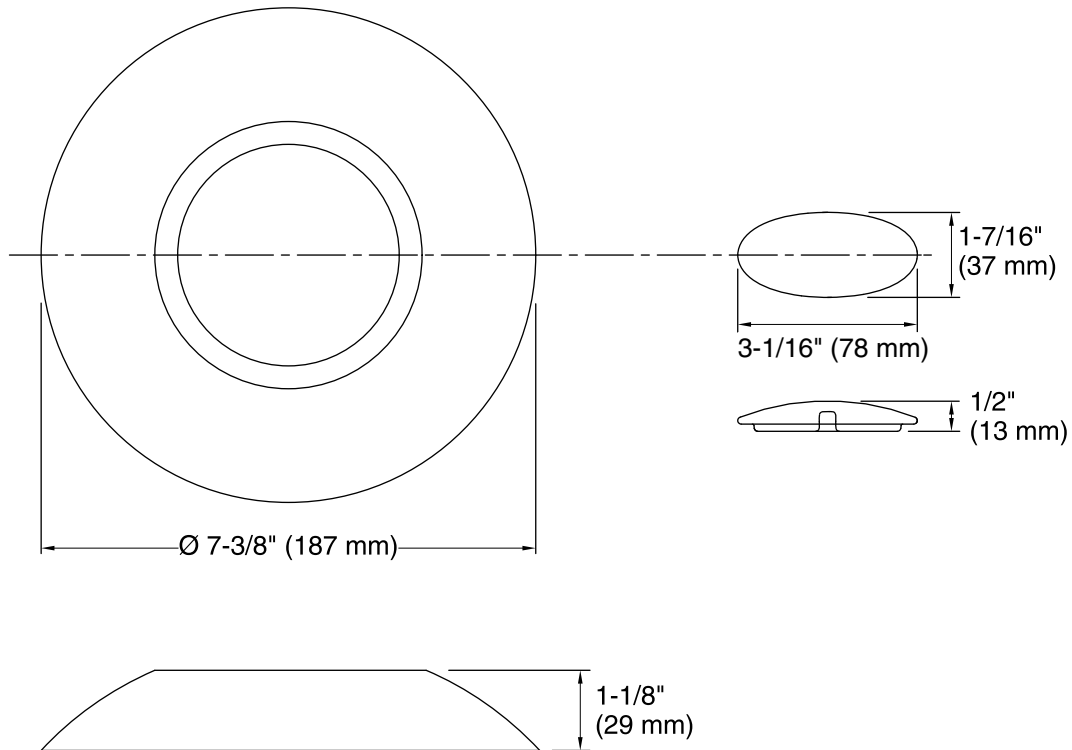

Features

- For use with Antique bath and shower faucets K-T130-3D, K-T130-4D, K-T130-9B, K-T132-3D, K-T132-4D, K-T132-9B, K-T134-3D, and K-T134-4D.
- Includes one handle inset and one dial plate in Briar Rose design.
- Inset: 3-1/16" (78 mm) x 1-7/16" (37 mm) x 1-2" (13 mm)
- Dial Plate: 7-3/8" (187 mm) x 1-1/8" (29mm)

Technical Information

All product dimensions are nominal.

Notes

Install this product according to the installation guide.