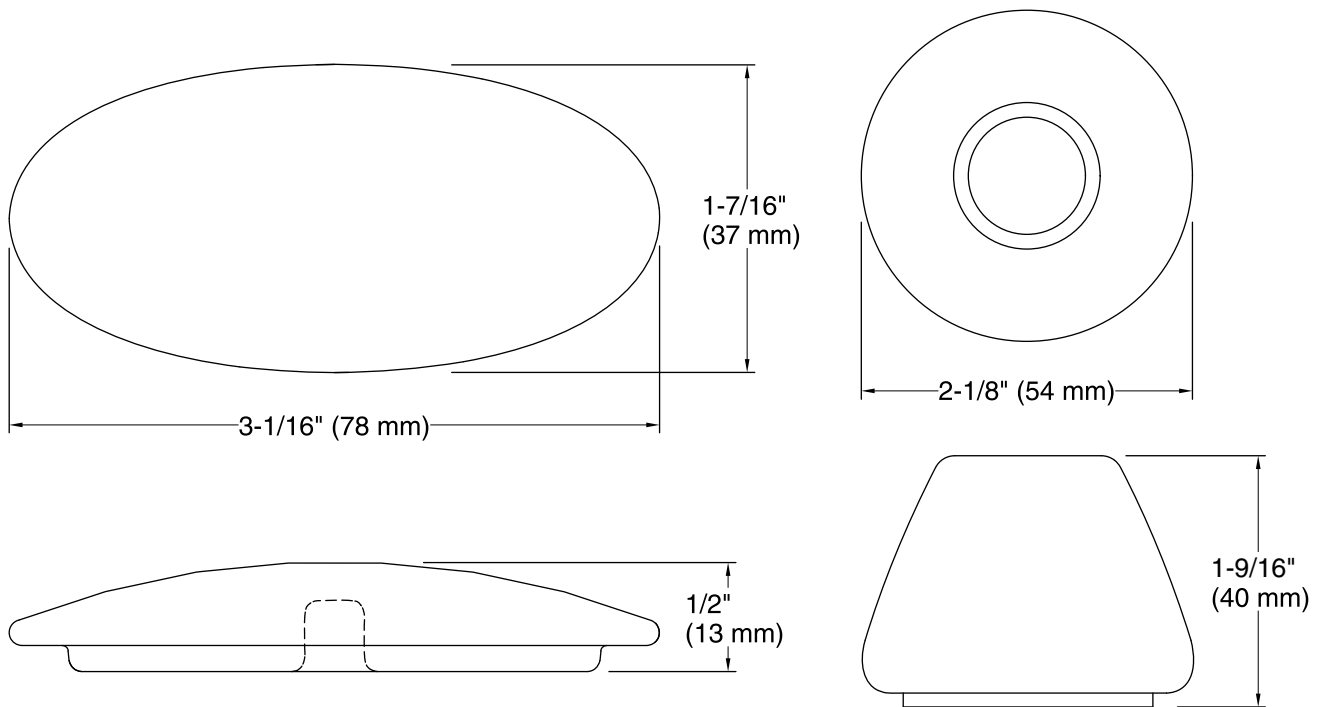

Antique™

Bath Handle Insets and Skirts

K-260-WF

Features

- For use on Antique bath and shower faucets K-T125-9B or K-T135-9B.
- Includes two insets and two skirts in Prairie Flowers™ design.
- Insets: 3-1/16" (78 mm) x 1-7/16" (37 mm) x 1-2" (13 mm)
- Skirts: 2-1/8" (54 mm) x 1-9/16" (40mm)

	96	Biscuit
--	----	---------

Technical Information

All product dimensions are nominal.

Notes

Install this product according to the installation guide.