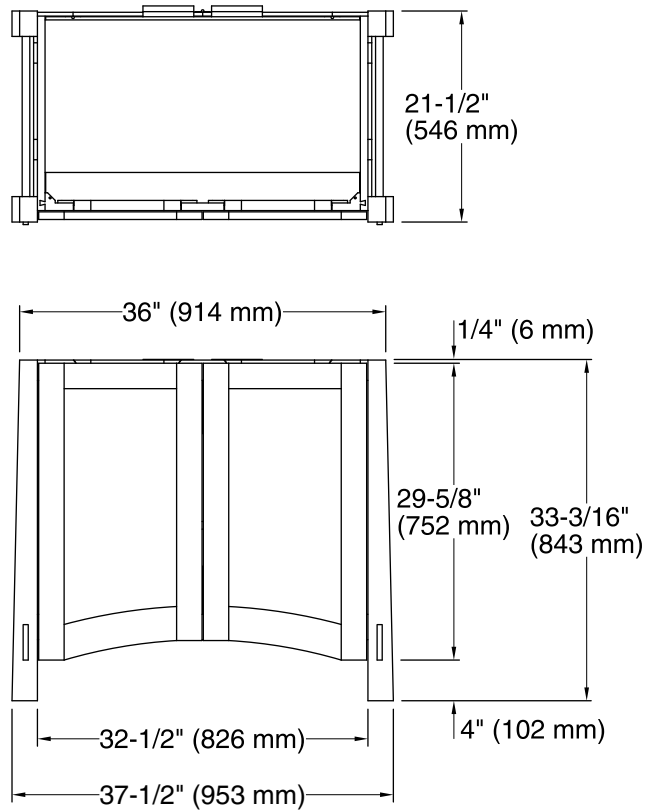

	F41	Westwood
--	-----	----------

Technical Information

All product dimensions are nominal.

Notes

Install this product according to the installation guide.