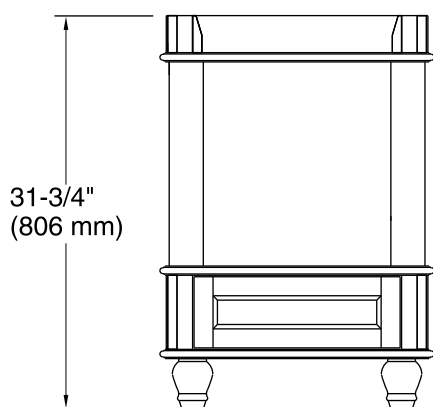

#### Technical Information

All product dimensions are nominal.

Vanity type: Petite