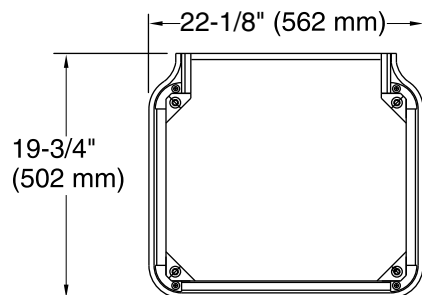

#### Technical Information

All product dimensions are nominal.

Vanity type: Petite