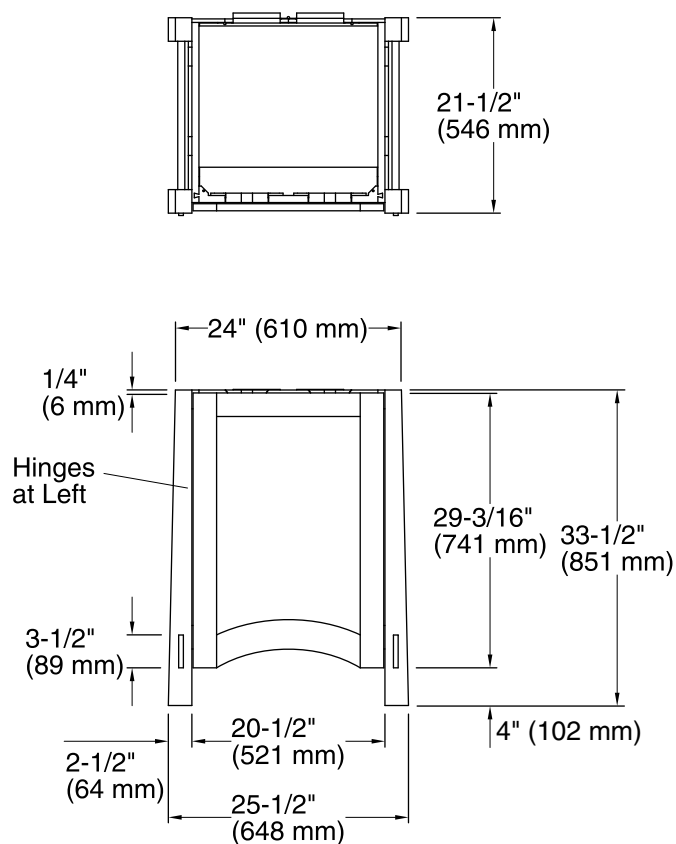

	F41	Westwood
--	-----	----------

Technical Information

All product dimensions are nominal.

Notes

Install this product according to the installation guide.