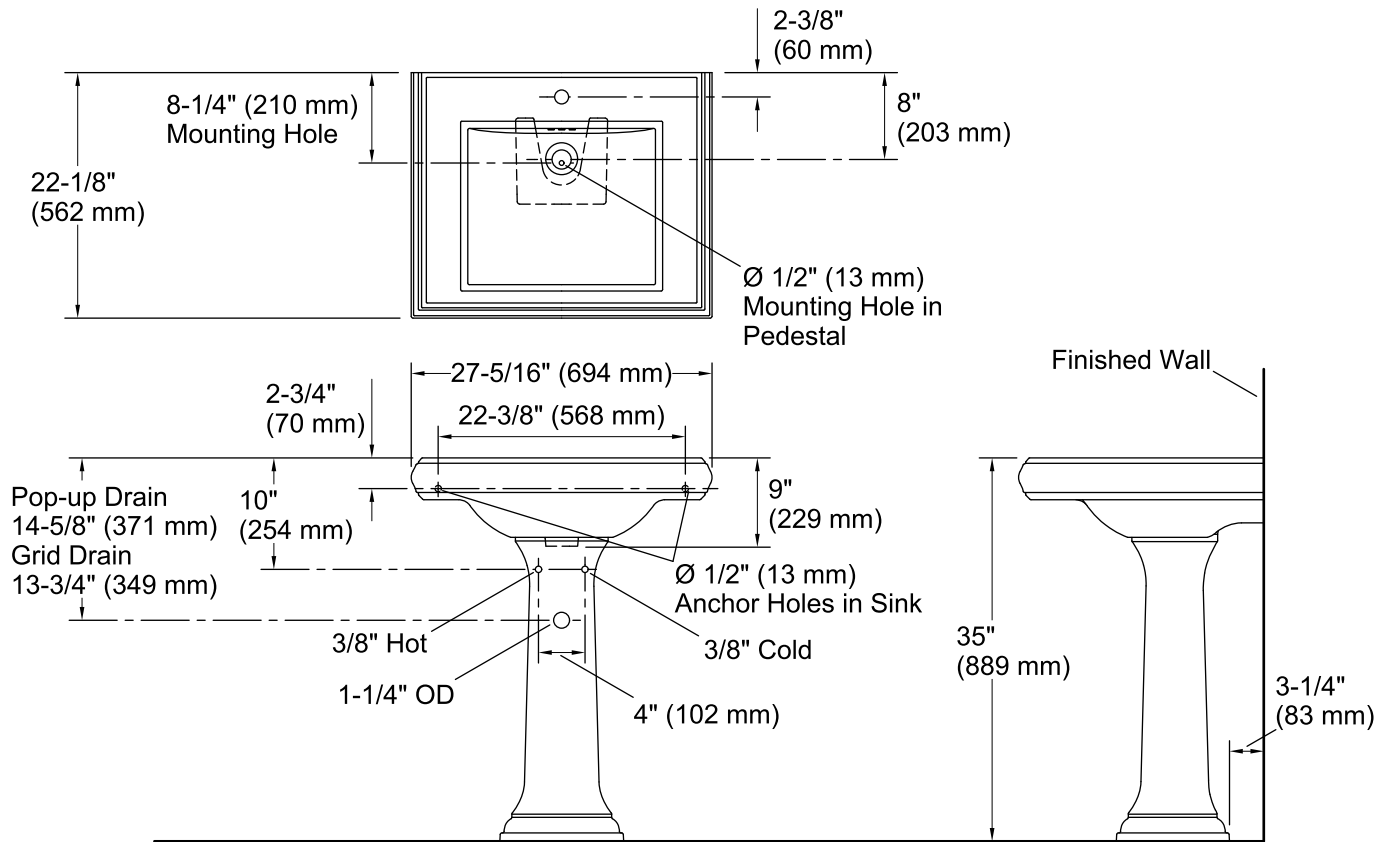

Material

- Fireclay

Installation

- Pedestal

Recommended Accessories

- K-7605-P Angle Supply with Stop (pair)
- K-8998 P-Trap

Optional Accessories

- 1041816 Hardware kit, Hollow Wall

Components

Product includes:

- K-2259-1 Pedestal/Console Table Bathroom Sink
- K-2267 Bathroom Sink Pedestal
- Additional included component/s: Accessory pack, and rubber pads.

Codes/Standards

ASME A112.19.2/CSA B45.1

THE BOLD LOOK
OF **KOHLER**®

Technical Information

All product dimensions are nominal.

Bowl configuration:	Single
Installation:	Pedestal
Bowl area (Only):	Length: 18" (457 mm) Width: 15" (381 mm) Water depth: 5-1/4" (133 mm)
Number of deck holes:	1
Faucet hole(s):	1-3/8" (35 mm)
Drain hole:	1-3/4" (44 mm)