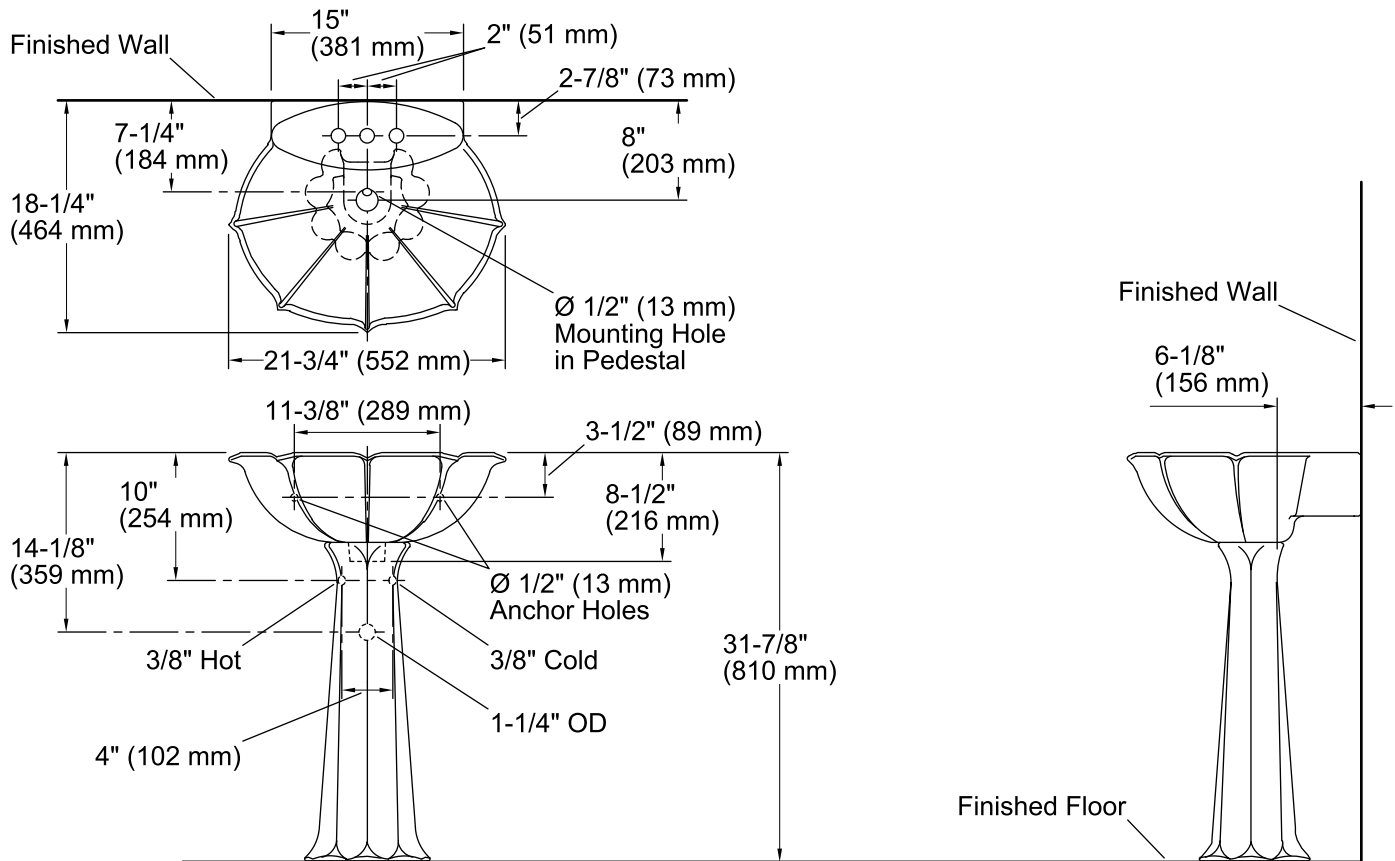

Anatole®
Pedestal Bathroom Sink
K-2099-4

Features

- Vitreous china.
- Pedestal sink.
- Deep curved oval basin.
- 4-inch centers.
- 21-3/4 (552 mm) x 18-1/4" (464 mm) x 31-7/8" (810 mm)

Recommended Accessories

- K-7605-P Angle Supply with Stop (pair)
- K-8998 P-Trap

Optional Accessories

- 1041816 Hardware kit, Hollow Wall

Components

Product includes:

- K-2232 Bathroom Sink Pedestal
- K-2230-4 Pedestal Bathroom Sink Basin
- Additional included component/s: Accessory pack, and rubber pads.

Codes/Standards

ASME A112.19.2/CSA B45.1

KOHLER® One-Year Limited Warranty

See website for detailed warranty information.

Technical Information

All product dimensions are nominal.

Bowl configuration:	Single
Installation:	Pedestal
Bowl area (Only)	Length: 20" (508 mm) Width: 11" (279 mm) Water depth: 6-5/8" (168 mm)
Number of deck holes:	3
Faucet hole(s):	1-1/4" (32 mm)
Drain hole:	1-3/4" (44 mm)