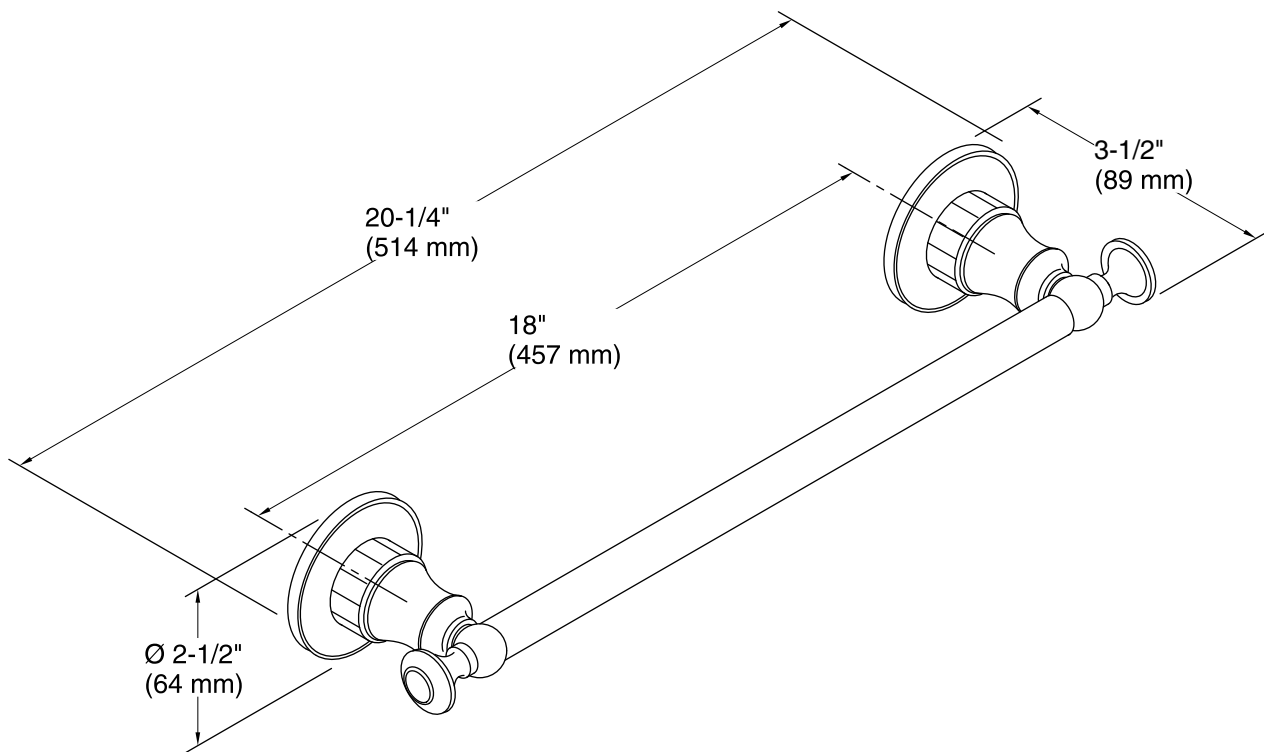

Technical Information

All product dimensions are nominal.

Notes

Install this product according to the installation guide.

CAUTION: Risk of personal injury. Do not install these products in any area where they are likely to be used inadvertently as a grab bar or support bar. These products are not designed or intended for use as a grab bar or support bar.