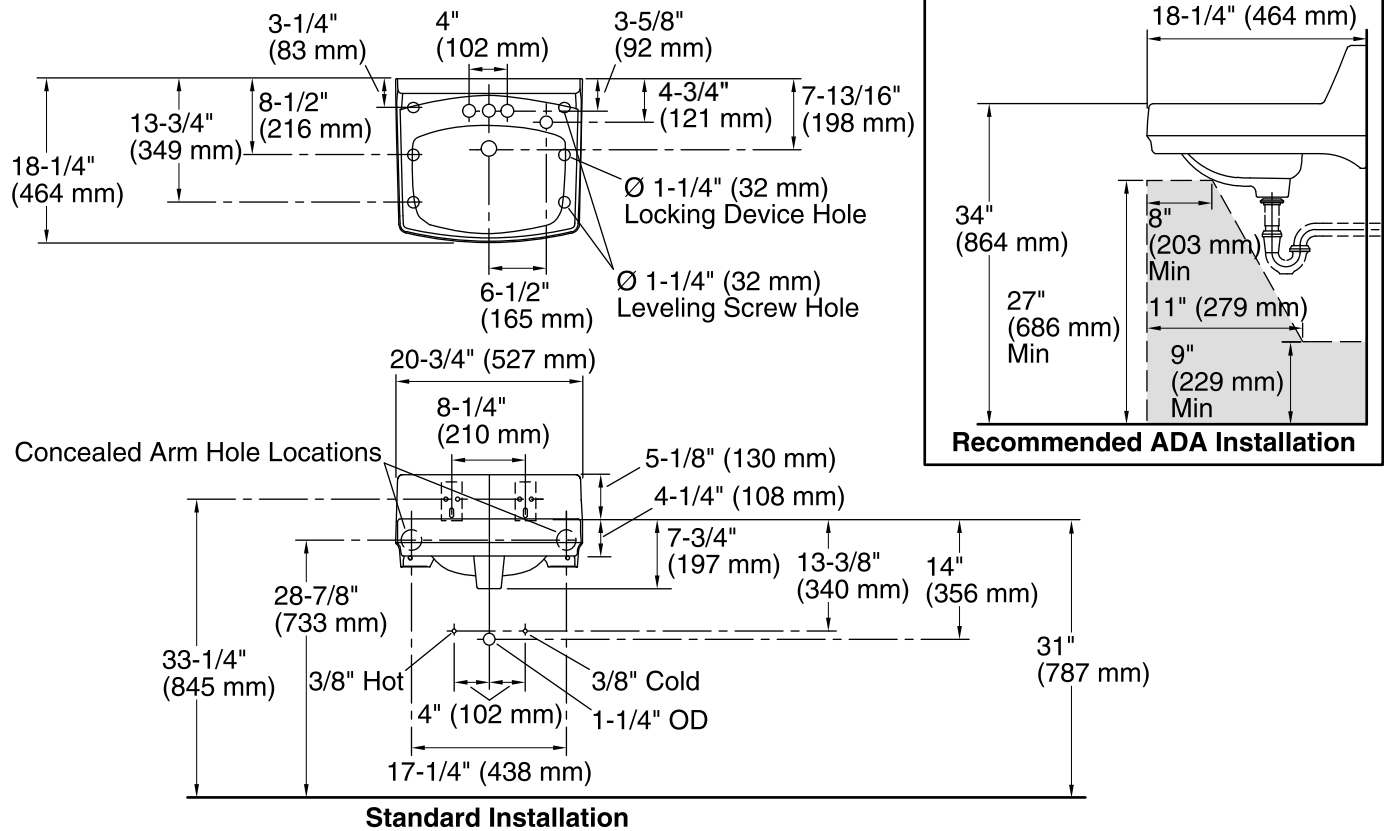

**Greenwich™**  
Wall-Mount Bathroom Sink  
**K-2032-NR**

**Features**

- Made from premium materials that withstand high-volume usage
- Constructed of vitreous china
- 20-3/4"L x 18-1/4"W
- Wall-mount installation
- 4" center drilling
- Includes wall hanger
- With sealed overflow and soap dispenser drilling on right

### Technical Information

All product dimensions are nominal.

Bowl configuration:	Single
Installation:	Wall-mount
Bowl area (Center)	Length: 10" (254 mm) Width: 15" (381 mm) With overflow: Yes Water depth: 3-1/4" (83 mm)
Bowl area	With overflow: Yes
Number of deck holes:	4
Faucet hole(s):	1-1/4" (32 mm)
Soap/Lotion hole:	1-1/4" (32 mm)
Drain hole:	1-3/4" (44 mm)