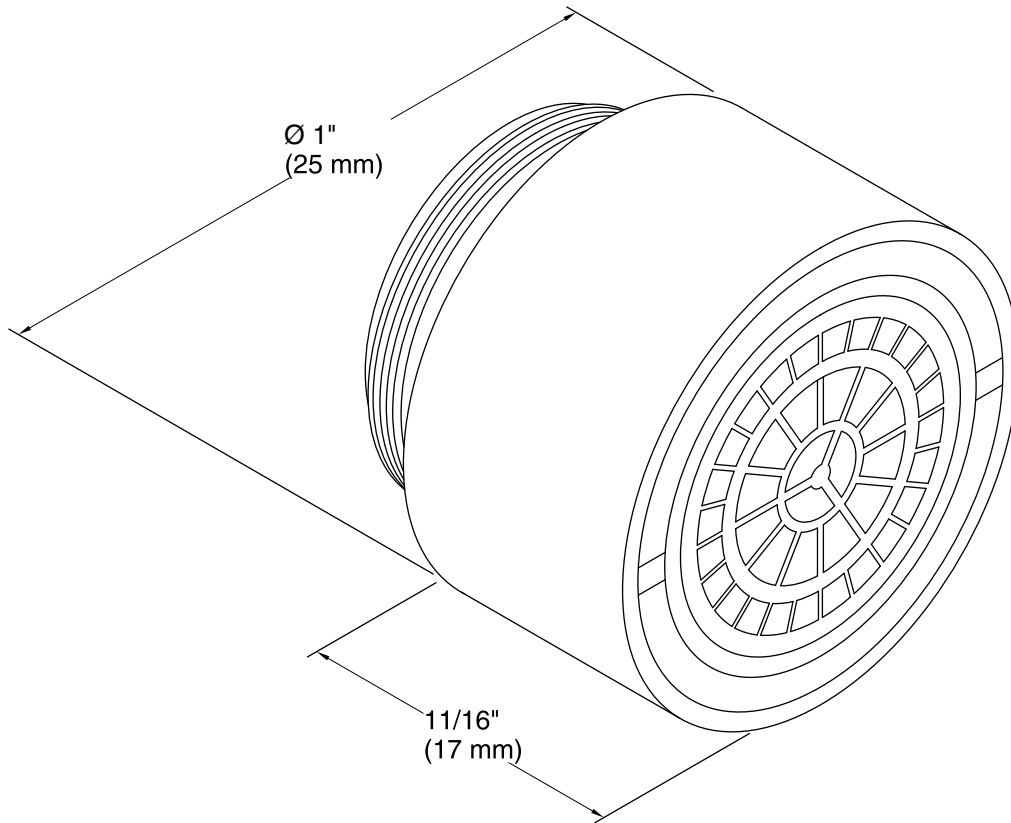

Features

- 13/16-inch male.
- 0.5 gpm non-aerated pressure-compensating laminar spray.
- Vandal-resistant.
- Polished Chrome finish.
- Pack of six.
- 11/16" (17 mm) x 1" (25 mm)

Material

- Premium metal construction.

Color	Code	Description
-------	------	-------------

	CP	Polished Chrome
--	----	-----------------

Technical Information

All product dimensions are nominal.

Notes

Install this product according to the installation guide.