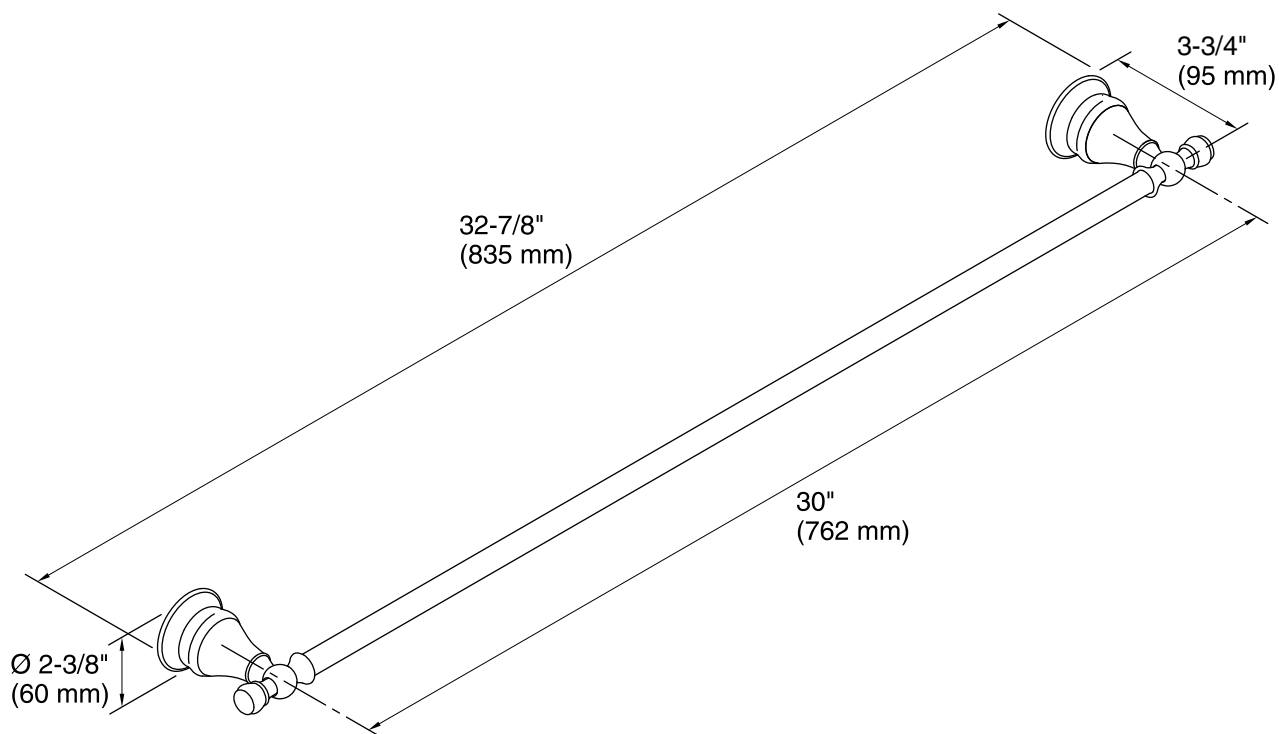

Revival®
30" Towel Bar
K-16147

Features

- KOHLER finishes resist corrosion and tarnish.
- Classic 30- inch bar.
- Coordinates with other products in the Revival collection.
- 32-7/8" (835 mm) x 3-3/4" (95 mm) x 2-3/8" (60 mm)

Technical Information

All product dimensions are nominal.

Notes

Install this product according to the installation guide.

CAUTION: Risk of personal injury. Do not install these products in any area where they are likely to be used inadvertently as a grab bar or support bar. These products are not designed or intended for use as a grab bar or support bar.