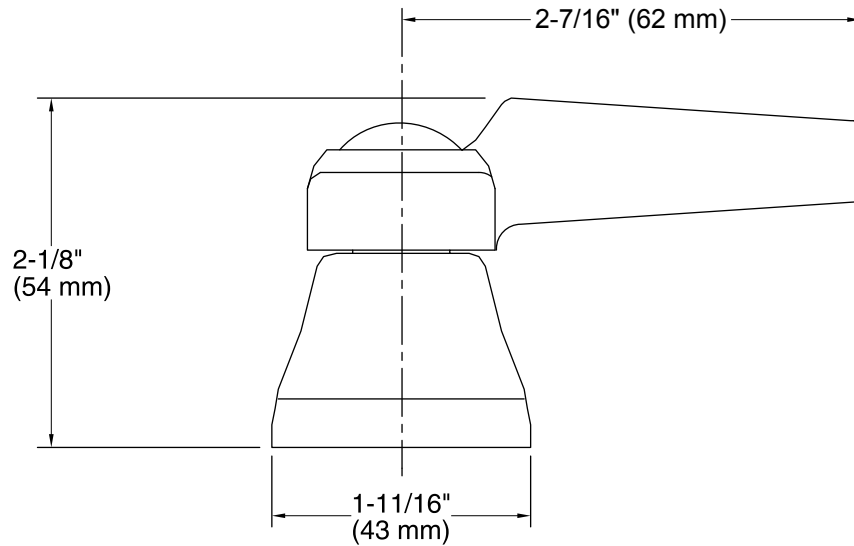

Available Color/Finishes

Color tiles intended for reference only.

Color	Code	Description
-------	------	-------------

	CP	Polished Chrome
--	----	-----------------

Technical Information

All product dimensions are nominal.