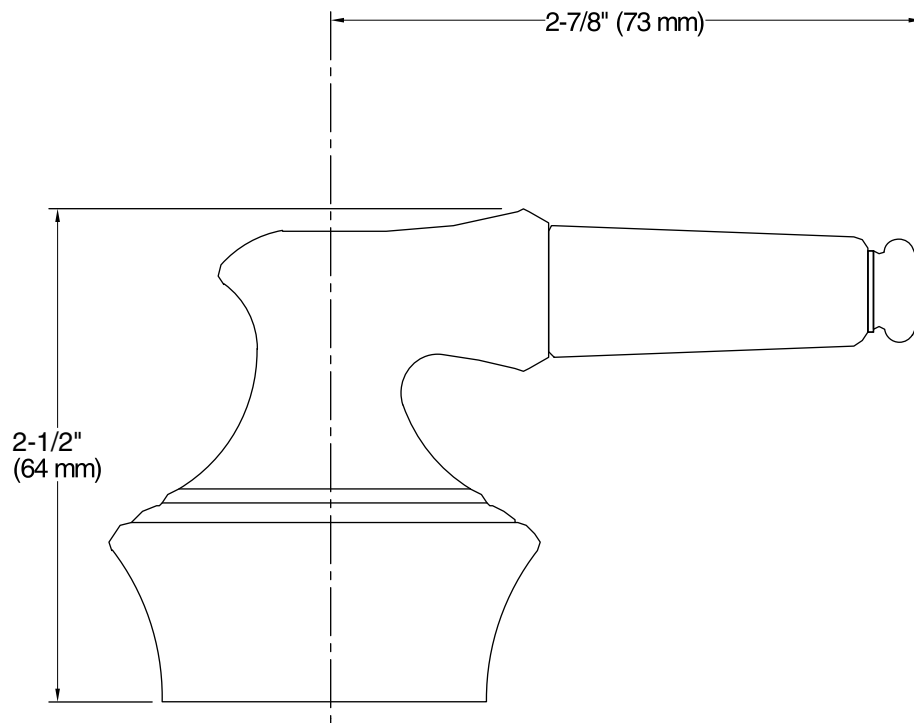

Color tiles intended for reference only.

Color	Code	Description
-------	------	-------------

	CP	Polished Chrome
--	----	-----------------

Technical Information

All product dimensions are nominal.

Notes

Install this product according to the installation guide.