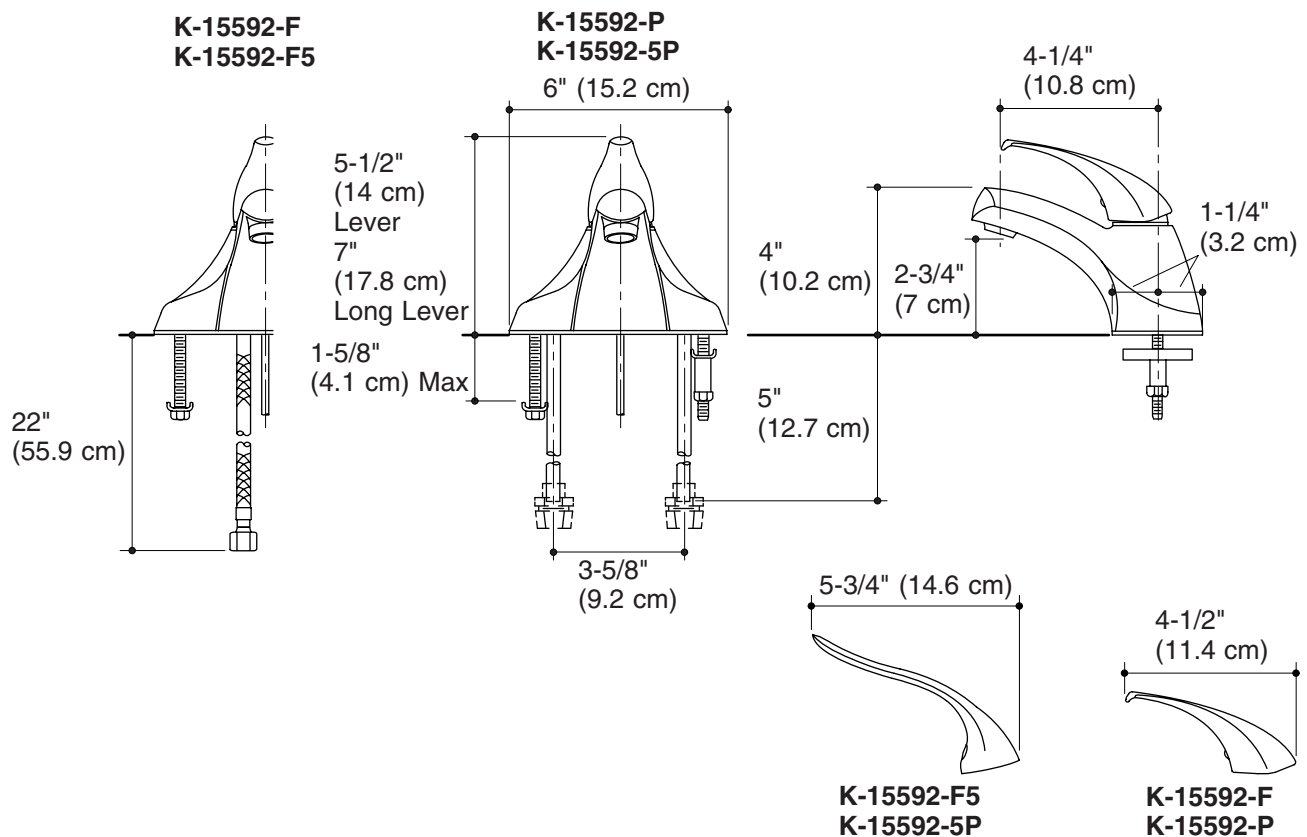

CORALAIS®

Installation Notes

Install this product according to the installation guide.

Product Diagram