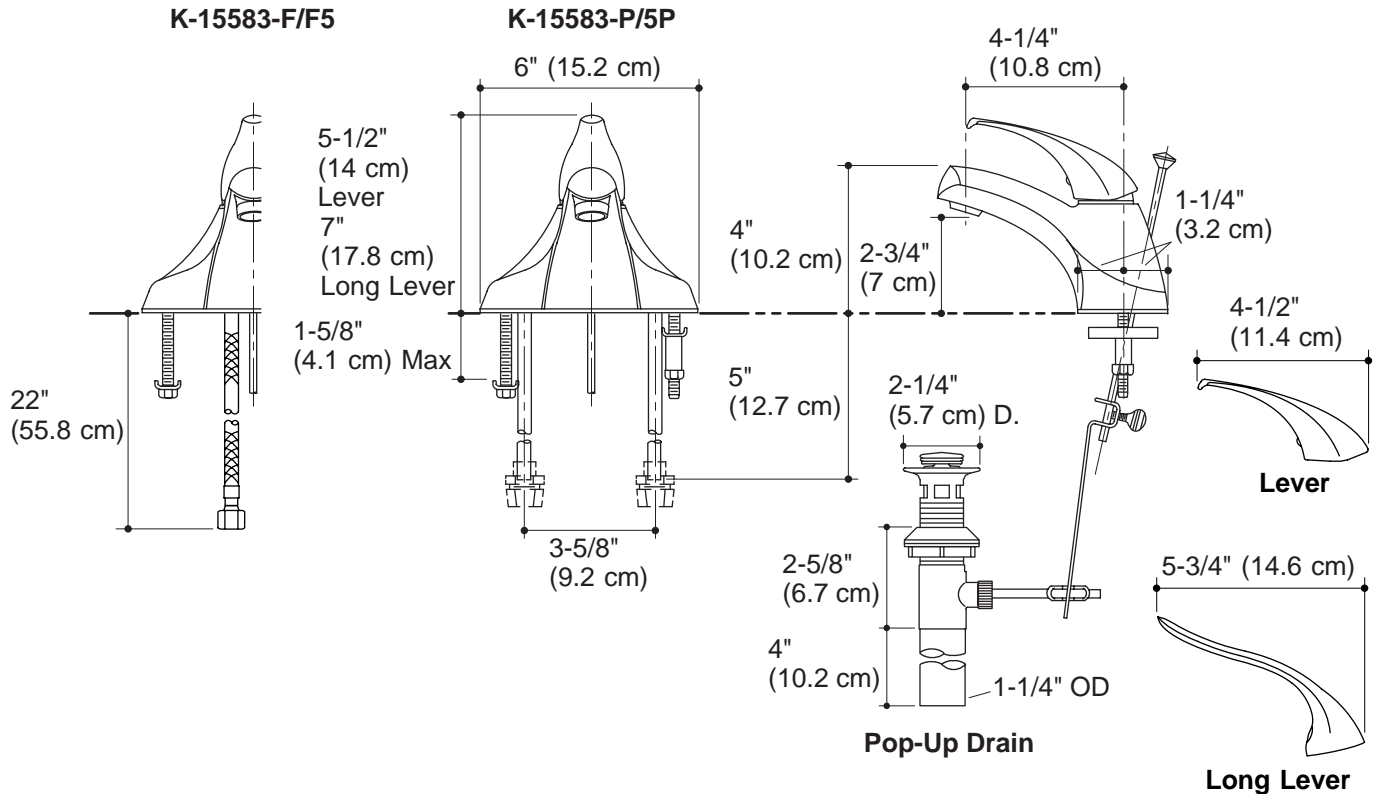

CORALAIS®

Technical Information

Applicable lavatory faucet with 4-1/2" (11.4 cm) lever handle:	
With flexible connections	K-15583-F
With ground joint connections	K-15583-P
Applicable lavatory faucet with 5-3/4" (14.6 cm) lever handle:	
With flexible connections	K-15583-F5
With ground joint connections	K-15583-5P
Handle is ADA compliant.	ADA

Installation Notes

Install this product according to the installation guide.

Product Diagram