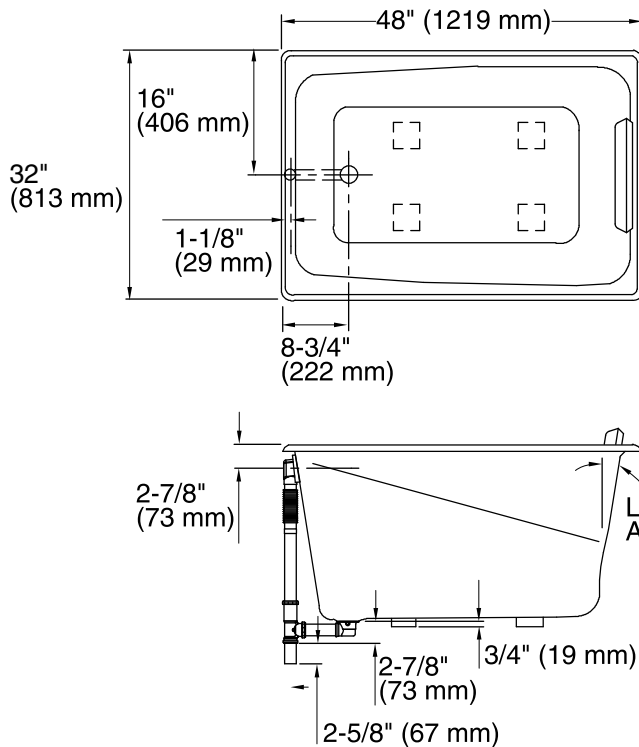

No change in measurement if connected with drain illustrated. (K-7256)