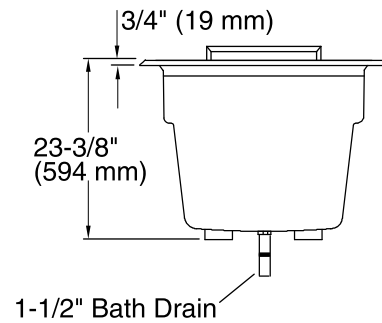

## Features

- End drain.
- Integral lumbar support and armrests for comfort.
- Repose vinyl bath pillow for added comfort.
- 48" (1219 mm) x 32" (813 mm) x 23-3/8" (594 mm)

## Technical Information

All product dimensions are nominal.

Installation:	Drop-in
Drain location:	End
Basin area, bottom:	36" x 21" (914 mm x 533 mm)
Basin area, top:	42" x 26" (1067 mm x 660 mm)
Weight:	60 lbs (27.2 kg)
Minimum floor load:	61 lbs/ft <sup>2</sup> (297.8 kg/m <sup>2</sup> )
Water depth:	17-7/8" (454 mm)
Water capacity:	68 gal (257.4 L)
Cutout:	Drop-in, 46-1/2" x 30-1/2" (1181 mm x 775 mm)