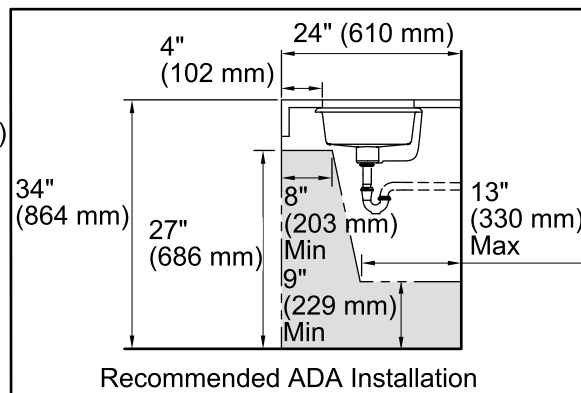

	47	Almond
--	----	--------

Technical Information

All product dimensions are nominal.

Bowl configuration:	Single
Installation:	Under-mount
Bowl area (Only)	Length: 17" (432 mm) Width: 13" (330 mm) Water depth: 4-1/2" (114 mm)
Drain hole:	1-3/4" (44 mm)
Template:	1006809-7, required, not included