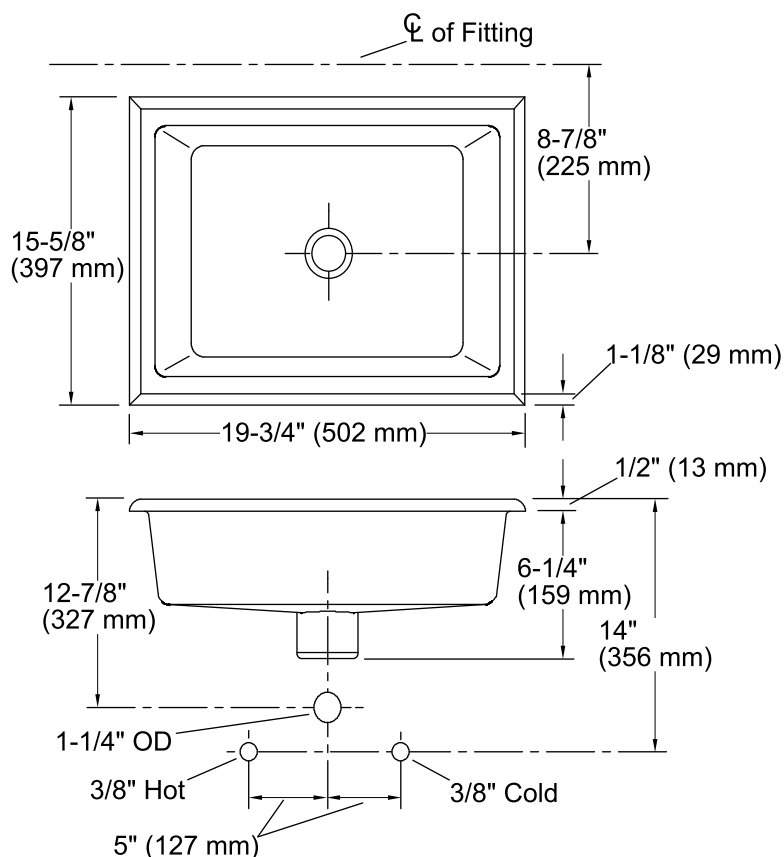

	47	Almond
--	----	--------

Technical Information

All product dimensions are nominal.

Bowl configuration:	Single
Installation:	Under-mount
Bowl area (Only)	Length: 17" (432 mm) Width: 13" (330 mm) Water depth: 4-1/2" (114 mm)
Drain hole:	1-3/4" (44 mm)
Template:	1006809-7, required, not included