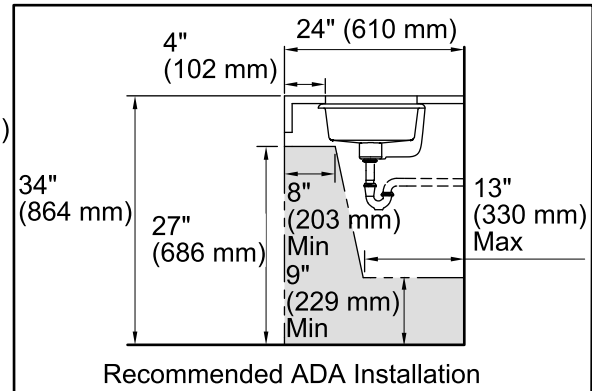

Empress Bouquet™ Kathryn®

Under-mount Bathroom Sink
K-14275-SMC

Features

- Vitreous china.
- Under-mount.
- Rectangular basin.
- Without overflow.
- No faucet holes; requires wall- or counter-mount faucet.
- KOHLER Artist Editions design.
- Empress Bouquet™ design.
- 17" (432 mm) x 13" (330 mm)

Components

Additional included component/s: 1193643 Basin Clamps.

ADA CSA B651

Codes/Standards

ASME A112.19.2/CSA B45.1
ADA
ICC/ANSI A117.1
CSA B651

KOHLER® One-Year Limited Warranty

See website for detailed warranty information.

Available Color/Finishes

Color tiles intended for reference only.

Color	Code	Description
-------	------	-------------

	0	White
--	---	-------

Technical Information

All product dimensions are nominal.

Bowl configuration:	Single
Installation:	Under-mount
Bowl area (Only)	Length: 17" (432 mm) Width: 13" (330 mm) Water depth: 4-1/2" (114 mm)
Drain hole:	1-3/4" (44 mm)
Template:	1006809-7, required, not included