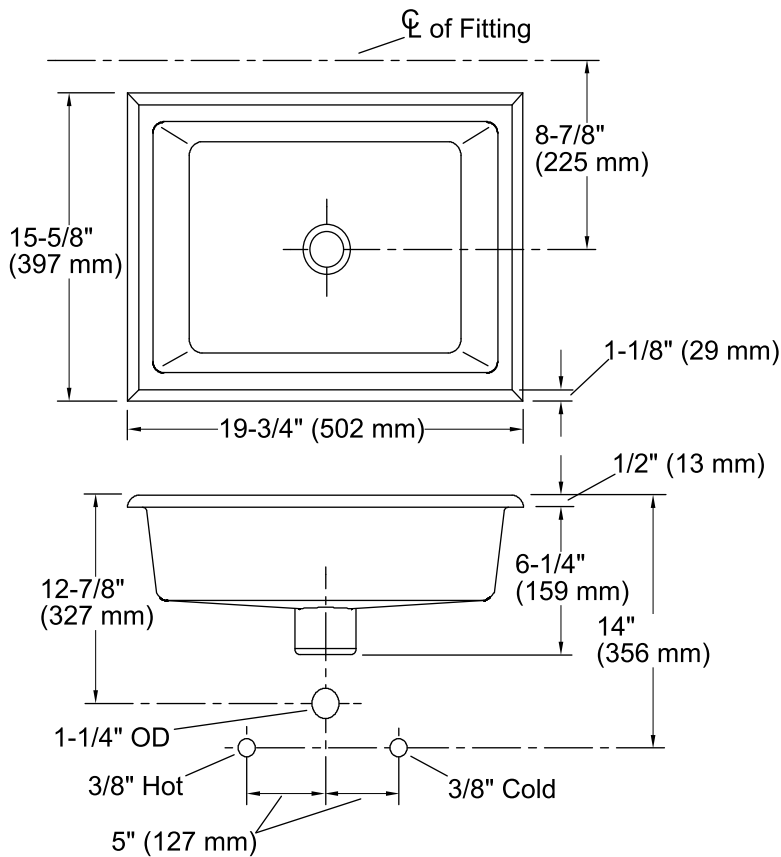

Empress Bouquet™ Kathryn®

Under-mount Bathroom Sink
K-14275-SMC

Features

- Vitreous china.
- Under-mount.
- Rectangular basin.
- Without overflow.
- No faucet holes; requires wall- or counter-mount faucet.
- KOHLER Artist Editions design.
- Empress Bouquet™ design.
- 17" (432 mm) x 13" (330 mm)

Available Color/Finishes

Color tiles intended for reference only.

Color	Code	Description
-------	------	-------------

	0	White
--	---	-------

Technical Information

All product dimensions are nominal.

Bowl configuration:	Single
Installation:	Under-mount
Bowl area (Only)	Length: 17" (432 mm) Width: 13" (330 mm) Water depth: 4-1/2" (114 mm)
Drain hole:	1-3/4" (44 mm)
Template:	1006809-7, required, not included