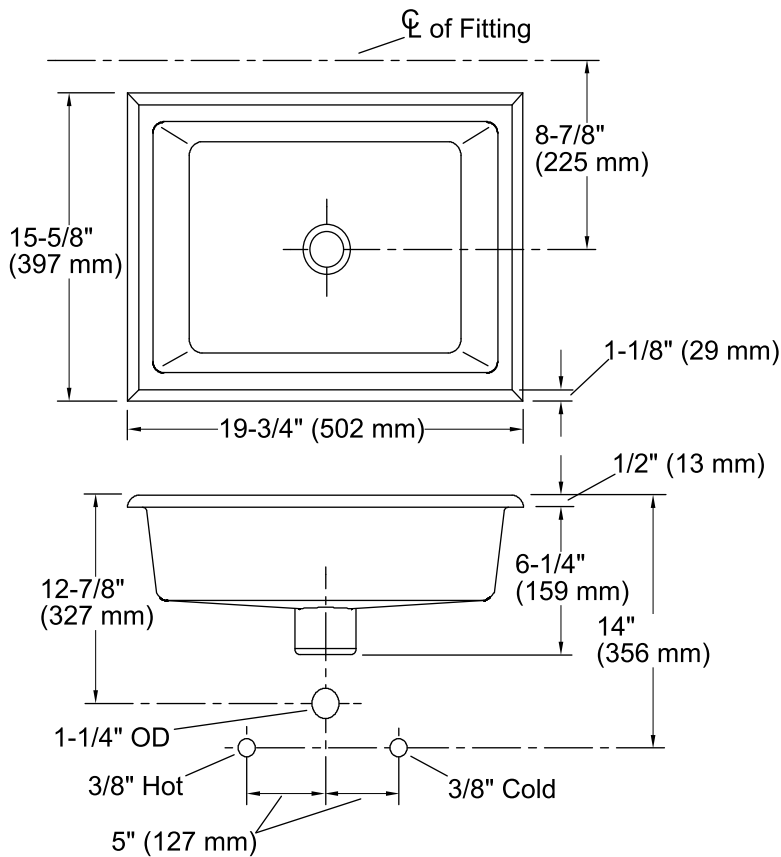

Botanical Study™ Kathryn®

Under-mount Bathroom Sink
K-14275-BT

Features

- Vitreous china.
- Under-mount.
- Rectangular basin.
- Without overflow.
- No faucet holes; requires wall- or counter-mount faucet.
- KOHLER Artist Editions designs.
- Botanical Study™ design.
- 17" (432 mm) x 13" (330 mm)

Color	Code	Description
-------	------	-------------

	0	White
--	---	-------

Technical Information

All product dimensions are nominal.

Bowl configuration:	Single
Installation:	Under-mount
Bowl area (Only)	Length: 17" (432 mm) Width: 13" (330 mm) Water depth: 4-1/2" (114 mm)
Drain hole:	1-3/4" (44 mm)
Template:	1006809-7, required, not included