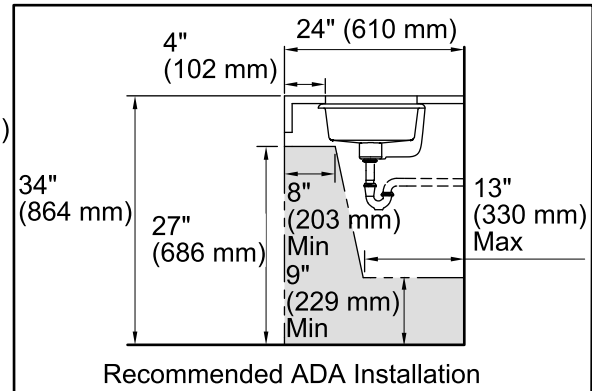

Botanical Study™ Kathryn®

Under-mount Bathroom Sink
K-14275-BT

Features

- Vitreous china.
- Under-mount.
- Rectangular basin.
- Without overflow.
- No faucet holes; requires wall- or counter-mount faucet.
- KOHLER Artist Editions designs.
- Botanical Study™ design.
- 17" (432 mm) x 13" (330 mm)

Components

Additional included component/s: 1193643 Basin Clamps.

Codes/Standards

None Applicable

KOHLER® One-Year Limited Warranty

See website for detailed warranty information.

Available Color/Finishes

Color tiles intended for reference only.

Color	Code	Description
-------	------	-------------

	0	White
--	---	-------

Technical Information

All product dimensions are nominal.

Bowl configuration:	Single
Installation:	Under-mount
Bowl area (Only)	Length: 17" (432 mm) Width: 13" (330 mm) Water depth: 4-1/2" (114 mm)
Drain hole:	1-3/4" (44 mm)
Template:	1006809-7, required, not included