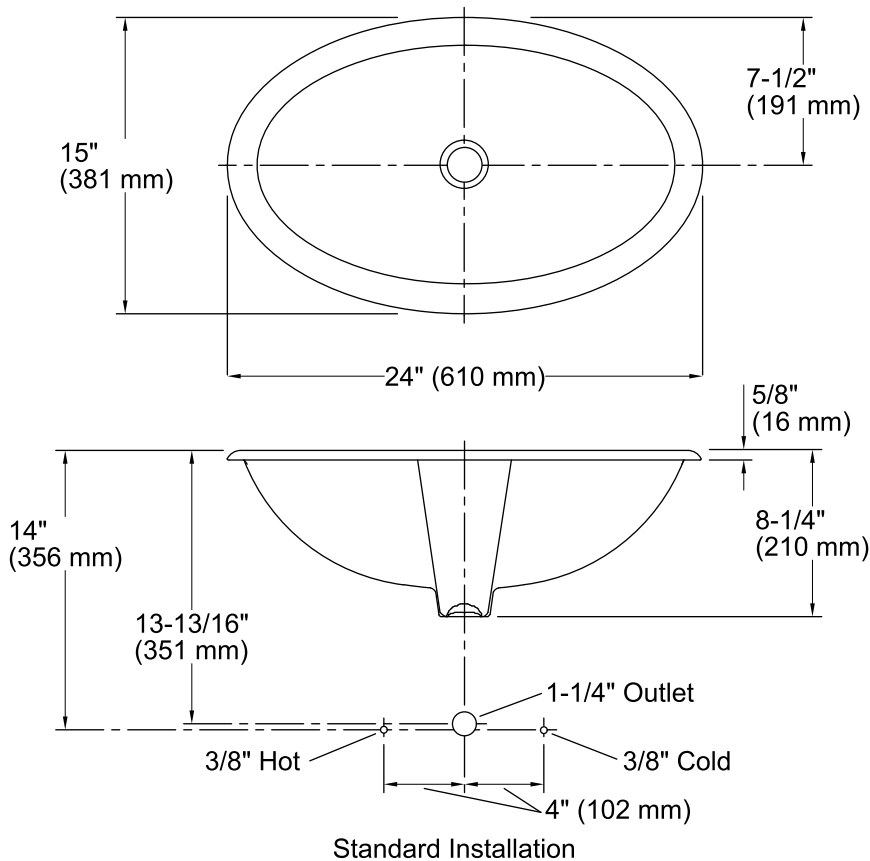

Soliloquy™ Vintage®

Drop-in Bathroom Sink
K-14272-LY

Features

- Vitreous china.
- Drop-in.
- Oval basin.
- With overflow.
- No faucet holes; requires wall- or counter-mount faucet.
- KOHLER Artist Editions designs.
- Soliloquy design.
- 24" (610 mm) x 15" (381 mm)

Recommended Accessories

K-8998 P-Trap

Components

Additional included component/s: Adjustable linkage.

ADA

Codes/Standards

ASME A112.19.2/CSA B45.1

ADA

ICC/ANSI A117.1

KOHLER® One-Year Limited Warranty

See website for detailed warranty information.

Technical Information

All product dimensions are nominal.

Bowl configuration:	Single
Installation:	Drop-In
Bowl area (Only)	Length: 21" (533 mm) Width: 12" (305 mm) Water depth: 4-7/8" (124 mm)
Drain hole:	1-3/4" (44 mm)
Template:	110359-7, required, included

Notes

Install this product according to the installation instructions.

4-5/8" (117 mm) minimum faucet spout length needed to reach over rim into basin.

NOTICE: Countertop manufacturer or cutter must use the cut-out template provided with the product, or a current one provided by Kohler Co. (call 1-800-4-KOHLER). Kohler Co. is not responsible for cutout errors when the incorrect cutout template is used.