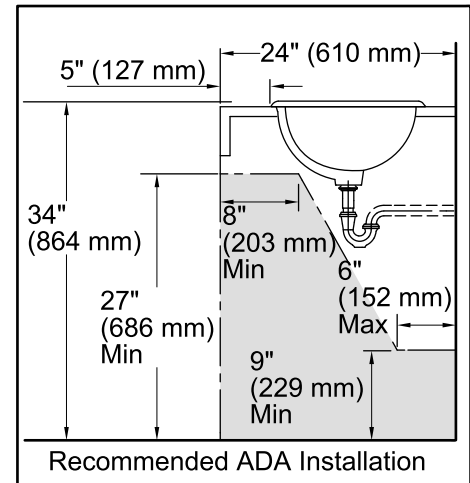

Soliloquy™ Vintage®

Drop-in Bathroom Sink
K-14272-LY

Features

- Vitreous china.
- Drop-in.
- Oval basin.
- With overflow.
- No faucet holes; requires wall- or counter-mount faucet.
- KOHLER Artist Editions designs.
- Soliloquy design.
- 24" (610 mm) x 15" (381 mm)

Recommended Accessories

K-8998 P-Trap

Components

Additional included component/s: Adjustable linkage.

ADA

Codes/Standards

ASME A112.19.2/CSA B45.1

ADA

ICC/ANSI A117.1

KOHLER® One-Year Limited Warranty

See website for detailed warranty information.

Technical Information

All product dimensions are nominal.

Bowl configuration:	Single
Installation:	Drop-In
Bowl area (Only)	Length: 21" (533 mm) Width: 12" (305 mm) Water depth: 4-7/8" (124 mm)
Drain hole:	1-3/4" (44 mm)
Template:	110359-7, required, included

Notes

Install this product according to the installation instructions.

4-5/8" (117 mm) minimum faucet spout length needed to reach over rim into basin.

NOTICE: Countertop manufacturer or cutter must use the cut-out template provided with the product, or a current one provided by Kohler Co. (call 1-800-4-KOHLER). Kohler Co. is not responsible for cutout errors when the incorrect cutout template is used.