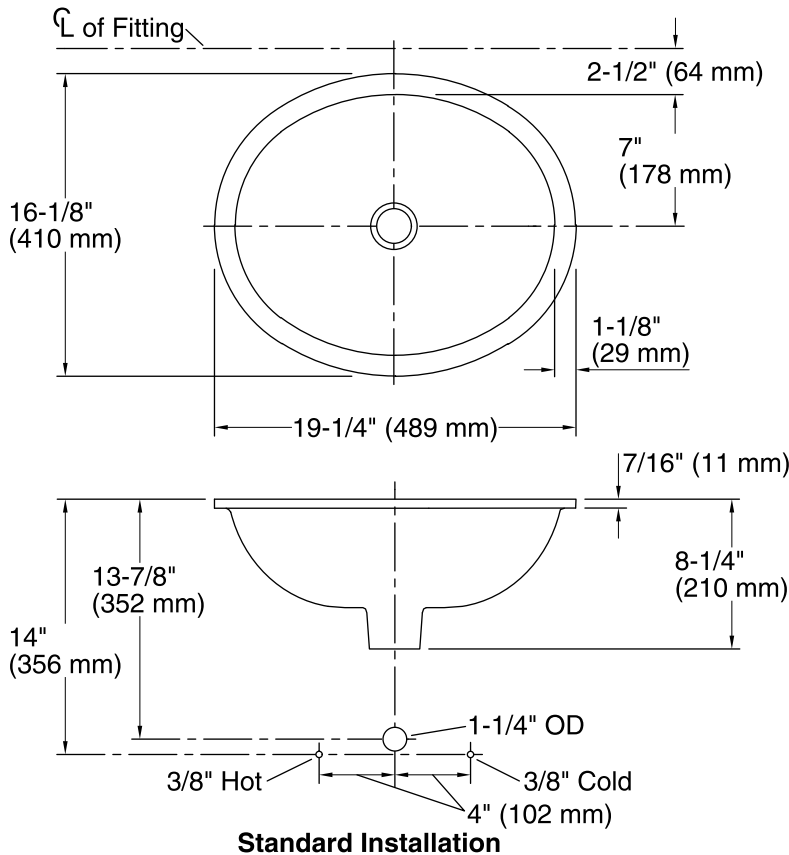

**Technical Information**

- All product dimensions are nominal.
- Bowl configuration: Single
- Installation: Under-mount
- Bowl area (Only) Length: 17" (432 mm)  
 Width: 14" (356 mm)  
 Water depth: 6-3/8" (162 mm)
- Drain hole: 1-3/4" (44 mm)
- Template: 1151011-7, required, included