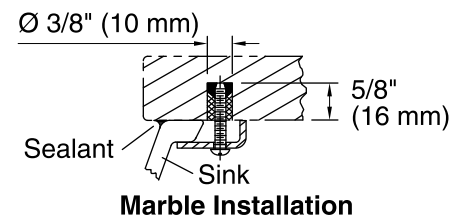

**Technical Information**

- All product dimensions are nominal.
- Bowl configuration: Single
- Installation: Under-mount
- Bowl area (Only) Length: 17" (432 mm)  
 Width: 14" (356 mm)  
 Water depth: 6-3/8" (162 mm)
- Drain hole: 1-3/4" (44 mm)
- Template: 1151011-7, required, included