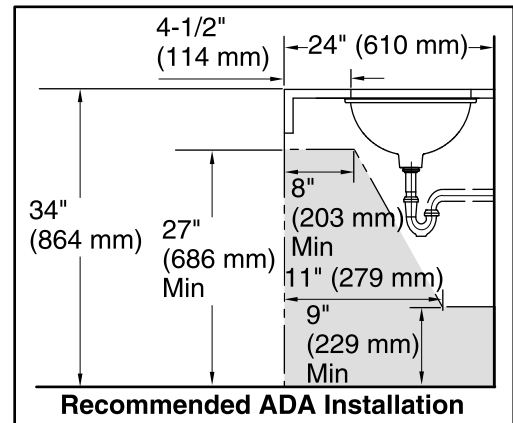

**Technical Information**

- All product dimensions are nominal.
- Bowl configuration: Single
- Installation: Under-mount
- Bowl area (Only) Length: 17" (432 mm)  
 Width: 14" (356 mm)  
 Water depth: 6-3/8" (162 mm)
- Drain hole: 1-3/4" (44 mm)
- Template: 1151011-7, required, included