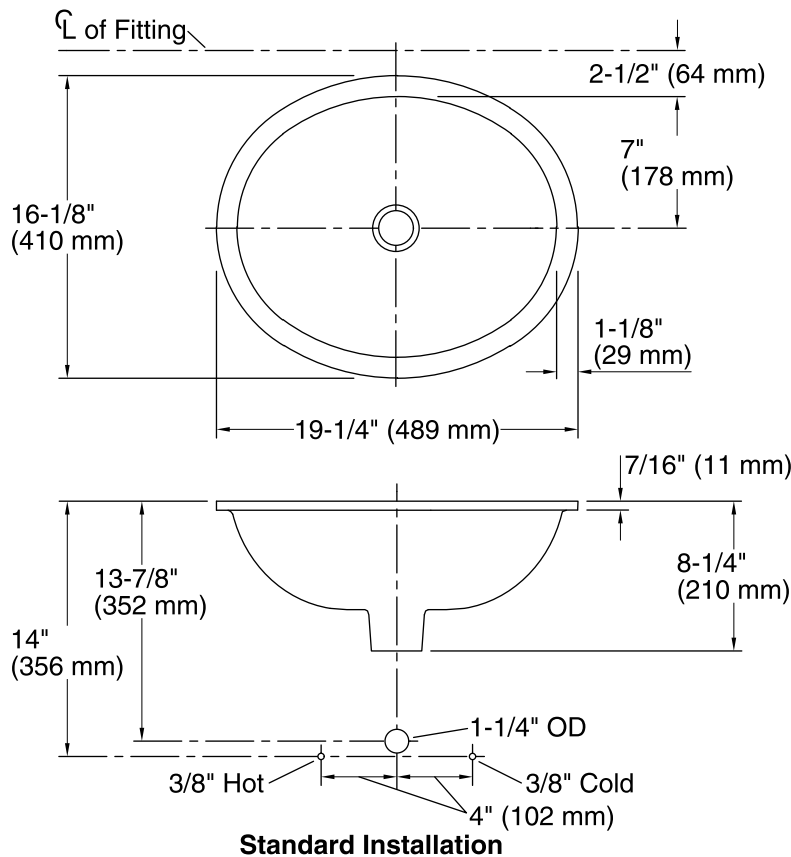

Technical Information

All product dimensions are nominal.

Bowl configuration:	Single
Installation:	Under-mount
Bowl area (Only)	Length: 17" (432 mm)
	Width: 14" (356 mm)
	Water depth: 6-3/8" (162 mm)
Drain hole:	1-3/4" (44 mm)
Template:	1151011-7, required, included

Notes

Install this product according to the installation instructions.

NOTICE: Countertop manufacturer or cutter must use the cut-out template provided with the product, or a current one provided by Kohler Co. (call 1-800-4-KOHLER). Kohler Co. is not responsible for cutout errors when the incorrect cut-out template is used.

ADA compliant when installed to the specific requirements of these regulations.