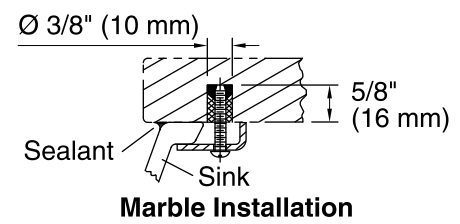

Technical Information

All product dimensions are nominal.

Bowl configuration:	Single
Installation:	Under-mount
Bowl area (Only)	Length: 17" (432 mm)
	Width: 14" (356 mm)
	Water depth: 6-3/8" (162 mm)
Drain hole:	1-3/4" (44 mm)
Template:	1151011-7, required, included

Notes

Install this product according to the installation instructions.

NOTICE: Countertop manufacturer or cutter must use the cut-out template provided with the product, or a current one provided by Kohler Co. (call 1-800-4-KOHLER). Kohler Co. is not responsible for cutout errors when the incorrect cut-out template is used.

ADA compliant when installed to the specific requirements of these regulations.