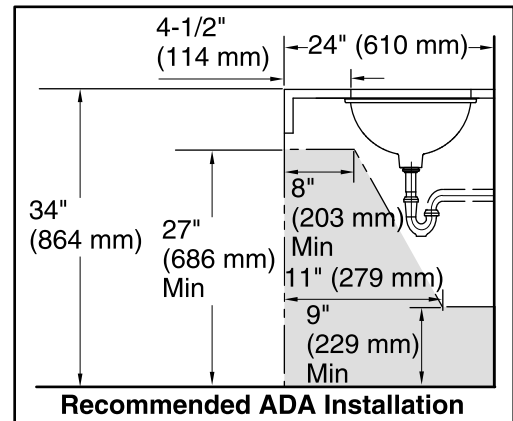

Technical Information

All product dimensions are nominal.

Bowl configuration:	Single
Installation:	Under-mount
Bowl area (Only)	Length: 17" (432 mm)
	Width: 14" (356 mm)
	Water depth: 6-3/8" (162 mm)
Drain hole:	1-3/4" (44 mm)
Template:	1151011-7, required, included

Notes

Install this product according to the installation instructions.

NOTICE: Countertop manufacturer or cutter must use the cut-out template provided with the product, or a current one provided by Kohler Co. (call 1-800-4-KOHLER). Kohler Co. is not responsible for cutout errors when the incorrect cut-out template is used.

ADA compliant when installed to the specific requirements of these regulations.