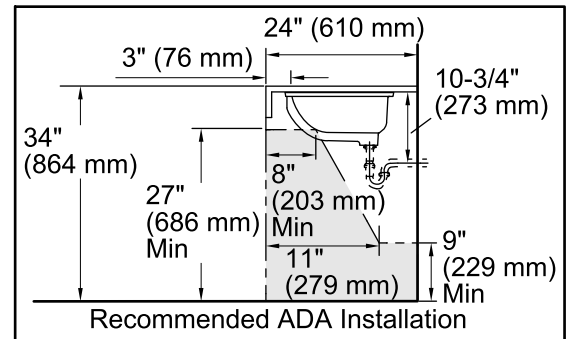

Marble Installation

Technical Information

All product dimensions are nominal.

Bowl configuration: Single

Installation: Under-mount

Bowl area (Only) Length: 17" (432 mm)
Width: 14" (356 mm)
Water depth: 4" (102 mm)

Drain hole: 1-3/4" (44 mm)

Template: 1151011-7, required, included

Notes

Install this product according to the installation instructions.

NOTICE: Countertop manufacturer or cutter must use the current product template available at www.kohler.com, or by calling 1-800-4KOHLER. Kohler Co. is not responsible for cut-out errors when the incorrect cutout template is used.

ADA, CSA B651 compliant when installed to the specific requirements of these regulations.