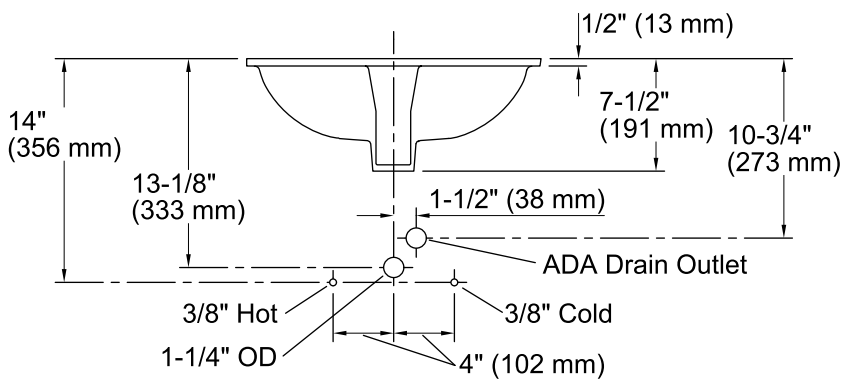

Standard Installation