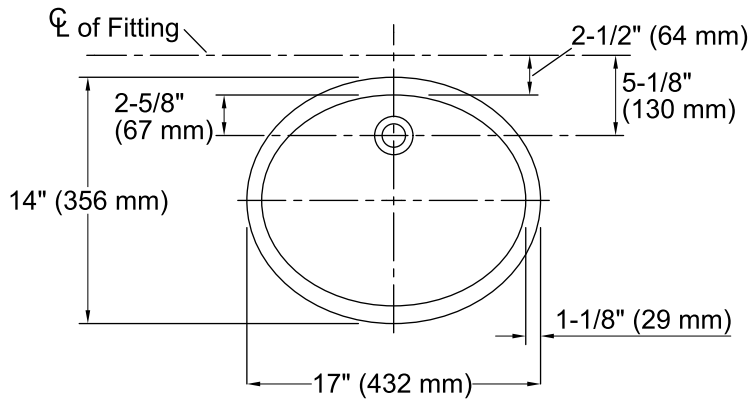

Standard Installation