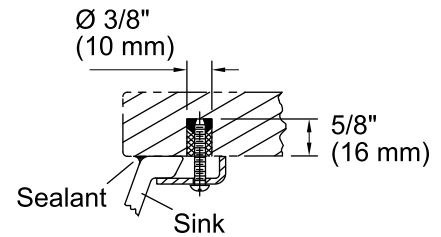

Marble Installation

Technical Information

All product dimensions are nominal.

Bowl configuration: Single

Installation: Under-mount

Bowl area (Only) Length: 17" (432 mm)
Width: 14" (356 mm)
Water depth: 4" (102 mm)

Drain hole: 1-3/4" (44 mm)

Template: 1151011-7, required, included

Notes

Install this product according to the installation instructions.

NOTICE: Countertop manufacturer or cutter must use the current product template available at www.kohler.com, or by calling 1-800-4KOHLER. Kohler Co. is not responsible for cut-out errors when the incorrect cutout template is used.

ADA, CSA B651 compliant when installed to the specific requirements of these regulations.