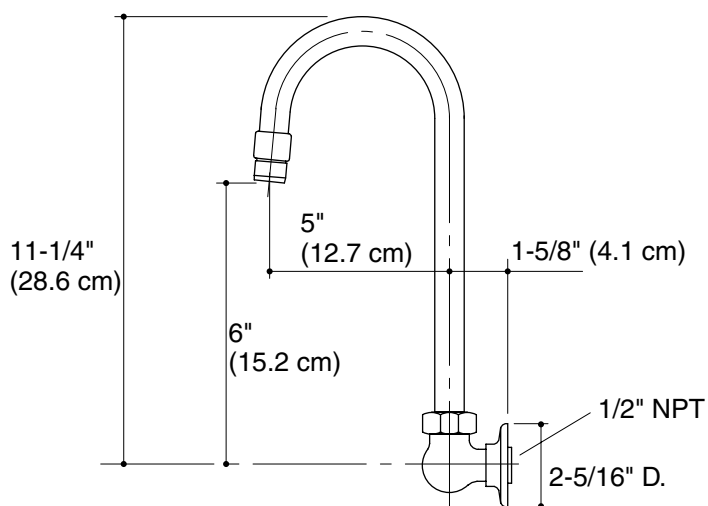

KOHLER®

Roughing-In

K-13782, K-13786
SINK GOOSENECK SPOUT

Product Information

Applicable product:	
Sink gooseneck spout – with standard aerator	K-13782
Sink gooseneck spout – with rosespray	K-13786
Optional accessories:	
Large Spray 0.35 gpm (1.32 lpm) – Insert only (For K-13782 only)	1160594
Additional flow options are available (refer to the Price Book) (For K-13782 only)	_____

Installation Notes

Install this product according to the installation guide.

K-13782

K-13786