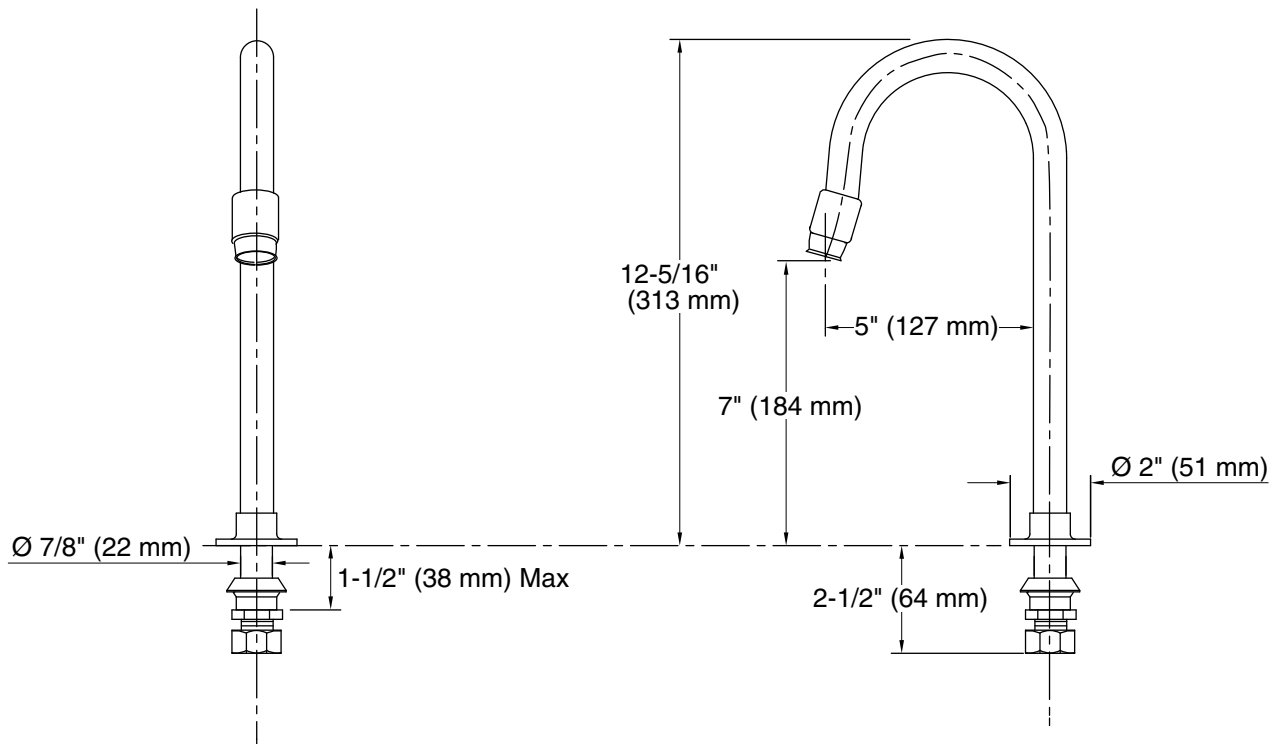

Features

- 5" (127 mm) gooseneck spout reach
- Standard aerator
- Lower flow aerator options are available
- Flange
- External NPT connection
- 2.2 gpm (8.3 lpm) maximum flow rate at 60 psi (4.14 bar)

Material

Color tiles intended for reference only.

Color	Code	Description
-------	------	-------------

	CP	Polished Chrome
---	----	-----------------

Technical Information

All product dimensions are nominal.

Faucet:

Flow rate: 2.2 gal/min (8.3 l/min)

Drain included: No

Spout:

Spout reach: 5" (127 mm)

Notes

Install this product according to the installation guide.