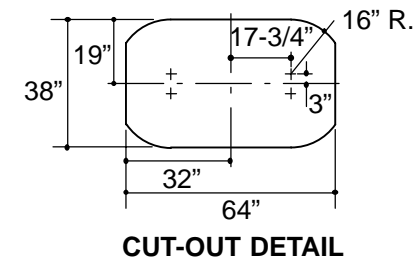

PRODUCT INFORMATION

Fixture*:	basin area	top area	weight
Bathing well	50" x 29"	61" x 32"	85 lbs.
	water depth	capacity	
To overflow	16"	100 gals.	
* Approximate measurements for comparison only.			

INSTALLATION NOTES

If installing a rim-mount faucet, make sure there is no interference with drain overflow. Consult local and national codes for minimum air gap requirements if installing a spout on the faucet deck.

Roughing-In Notes		
No change in measurements if connected with drain illustrated.		
Faucet area		recommended

1.25>132