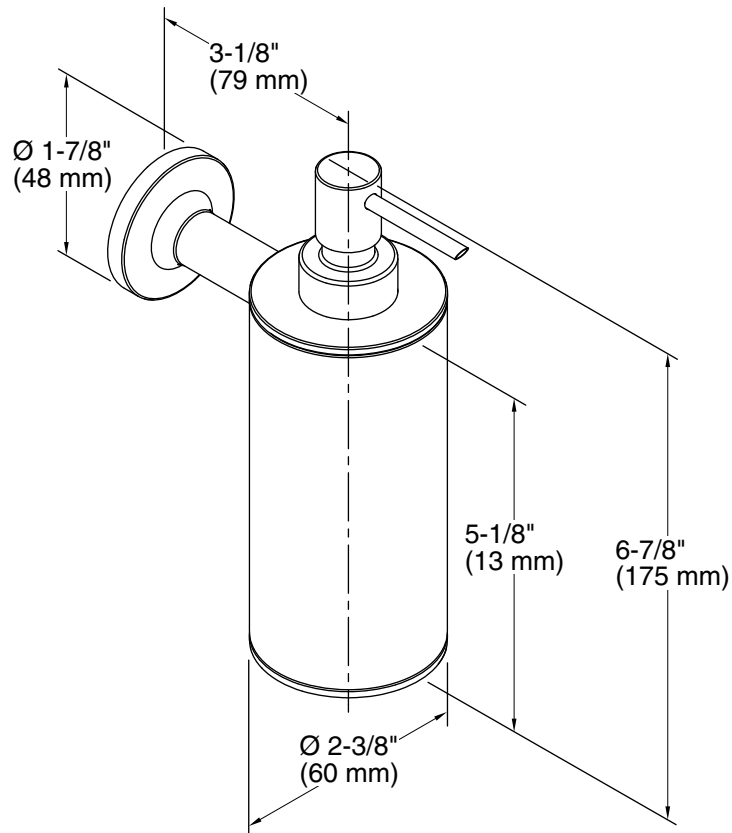

Technical Information

All product dimensions are nominal.

Installation Type: Wall-mount

Material: Metal

Notes

Install this product according to the installation guide.