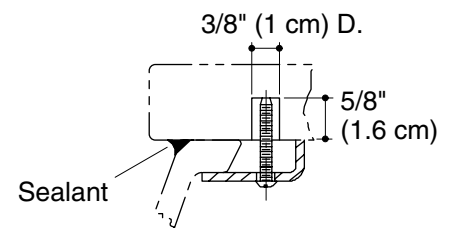

Product Information

Applicable product:	
Undercounter lavatory	K-14280-C5
Undercounter lavatory with underside glazed	K-14280-C6
Recommended accessories:	
P-Trap	K-9018
Fixture*:	
Basin area	17" (43.2 cm) x 14" (35.6 cm)
Water depth	5-1/4" (13.3 cm)
Drain hole	1-3/4" (4.4 cm) D.
* Approximate measurements for comparison only.	
Included components:	
Basin clamp assembly	52047
Cut-out template	1002975-7

Installation Notes

Install this product according to the installation guide.

Supplied basin clamp assemblies require 1" (2.5 cm) minimum countertop thickness. Installer must supply anchors for thinner countertops.

NOTICE: Countertop manufacturer or cutter **must** use the cut-out template provided with the product, or a current one provided by Kohler Co. (call 1-800-4-KOHLER). Kohler Co. is not responsible for cutout errors when the incorrect cut-out template is used.

Will comply with **CSA B651** when installed per Clause 4.3.3 of the standard.

Will comply with **OBC** when installed per Clause 3.8.3.11.

Fixture conforms to ASME Standard A112.19.2/CSA B45.1. All dimensions are nominal.

Marble Installation