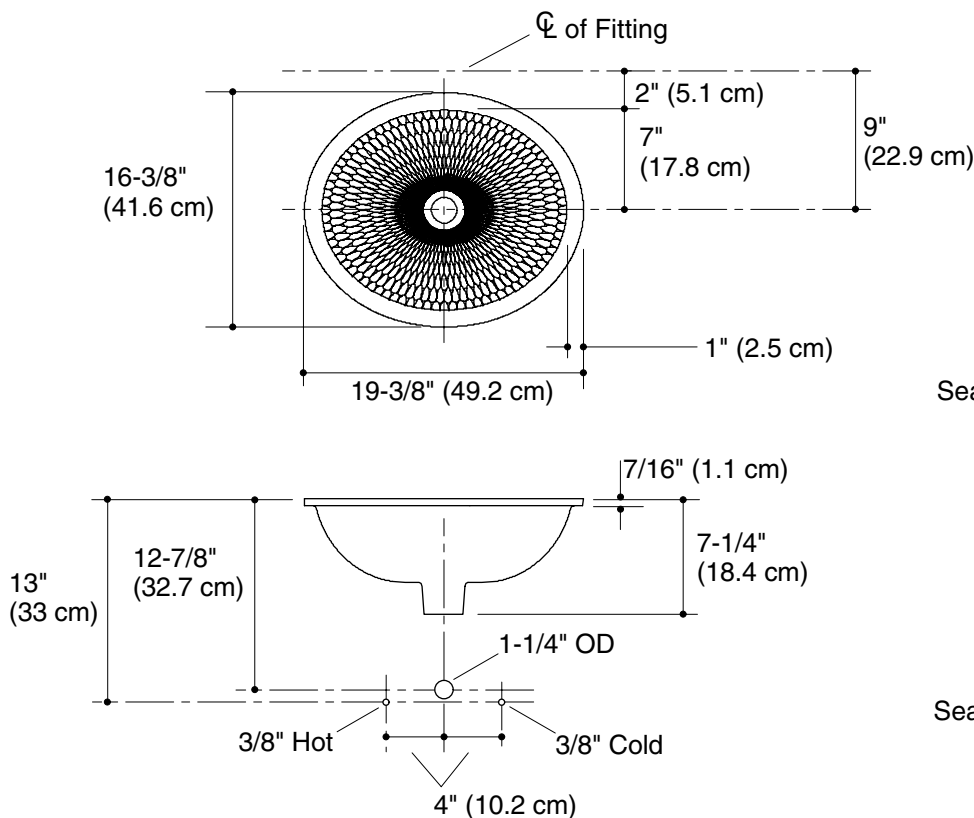

Product Information

Applicable product:	
Undercounter lavatory	K-14280-C5
Undercounter lavatory with underside glazed	K-14280-C6
Recommended accessories:	
P-Trap	K-9018
Fixture*:	
Basin area	17" (43.2 cm) x 14" (35.6 cm)
Water depth	5-1/4" (13.3 cm)
Drain hole	1-3/4" (4.4 cm) D.
* Approximate measurements for comparison only.	
Included components:	
Basin clamp assembly	52047
Cut-out template	1002975-7

Installation Notes

Install this product according to the installation guide.

Supplied basin clamp assemblies require 1" (2.5 cm) minimum countertop thickness. Installer must supply anchors for thinner countertops.

NOTICE: Countertop manufacturer or cutter **must** use the cut-out template provided with the product, or a current one provided by Kohler Co. (call 1-800-4-KOHLER). Kohler Co. is not responsible for cutout errors when the incorrect cut-out template is used.

Will comply with **CSA B651** when installed per Clause 4.3.3 of the standard.

Will comply with **OBC** when installed per Clause 3.8.3.11.

Fixture conforms to ASME Standard A112.19.2/CSA B45.1. All dimensions are nominal.