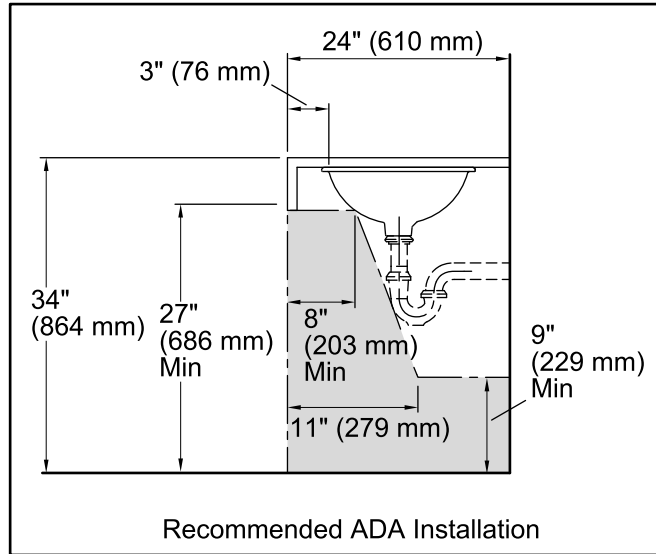

Features

- Vitreous china.
- Under-mount.
- Oval basin.
- No faucet holes; requires wall- or counter-mount faucet.
- Glazed underside.
- 17" (432 mm) x 14" (356 mm)

Recommended Accessories

K-9018 P-Trap

Components

Product includes:
1193643 Basin Clamps

ADA CSA B651 OBC

Codes/Standards

ASME A112.19.2/CSA B45.1
ADA
ICC/ANSI A117.1
CSA B651
OBC

KOHLER® One-Year Limited Warranty

See website for detailed warranty information.

Available Color/Finishes

Color tiles intended for reference only.

Color	Code	Description
	0	White
	W2	Earthen White
	K5	Translucent Cashmere

Technical Information

All product dimensions are nominal.

Bowl configuration:	Single
Installation:	Under-mount
Bowl area (Only)	Length: 17" (432 mm) Width: 14" (356 mm) Water depth: 5-1/4" (133 mm)
Drain hole:	1-3/4" (44 mm)
Template:	1151011-7, required, not included