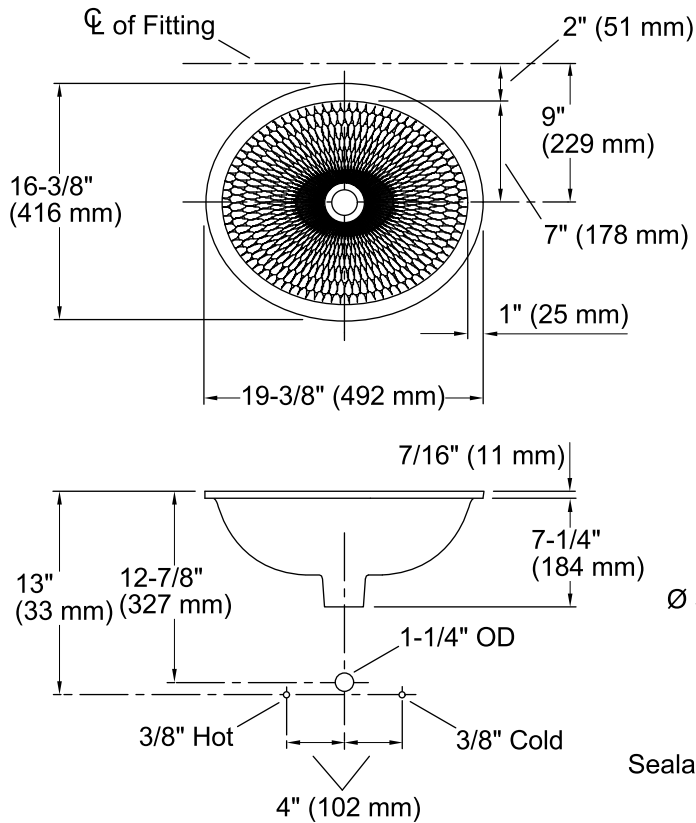

Features

- Vitreous china.
- Under-mount.
- Oval basin.
- No faucet holes; requires wall- or counter-mount faucet.
- Glazed underside.
- 17" (432 mm) x 14" (356 mm)

Recommended Accessories

K-9018 P-Trap

Components

Available Color/Finishes

Color tiles intended for reference only.

Color	Code	Description
	0	White
	W2	Earthen White
	K5	Translucent Cashmere

Technical Information

All product dimensions are nominal.

Bowl configuration:	Single
Installation:	Under-mount
Bowl area (Only)	Length: 17" (432 mm) Width: 14" (356 mm) Water depth: 5-1/4" (133 mm)
Drain hole:	1-3/4" (44 mm)
Template:	1151011-7, required, not included