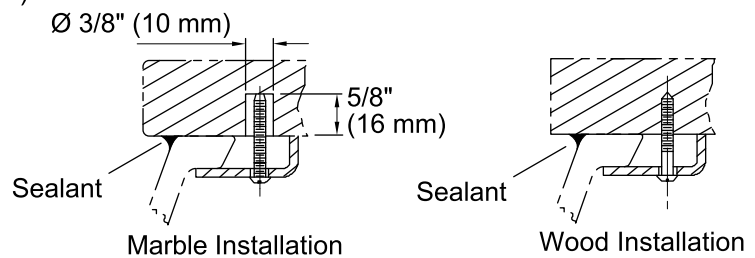

Features

- Vitreous china.
- Under-mount.
- Oval basin.
- No faucet holes; requires wall- or counter-mount faucet.
- Glazed underside.
- 17" (432 mm) x 14" (356 mm)

Recommended Accessories

K-9018 P-Trap

Components

Available Color/Finishes

Color tiles intended for reference only.

Color	Code	Description
	0	White
	W2	Earthen White
	K5	Translucent Cashmere

Technical Information

All product dimensions are nominal.

Bowl configuration:	Single
Installation:	Under-mount
Bowl area (Only)	Length: 17" (432 mm) Width: 14" (356 mm) Water depth: 5-1/4" (133 mm)
Drain hole:	1-3/4" (44 mm)
Template:	1151011-7, required, not included