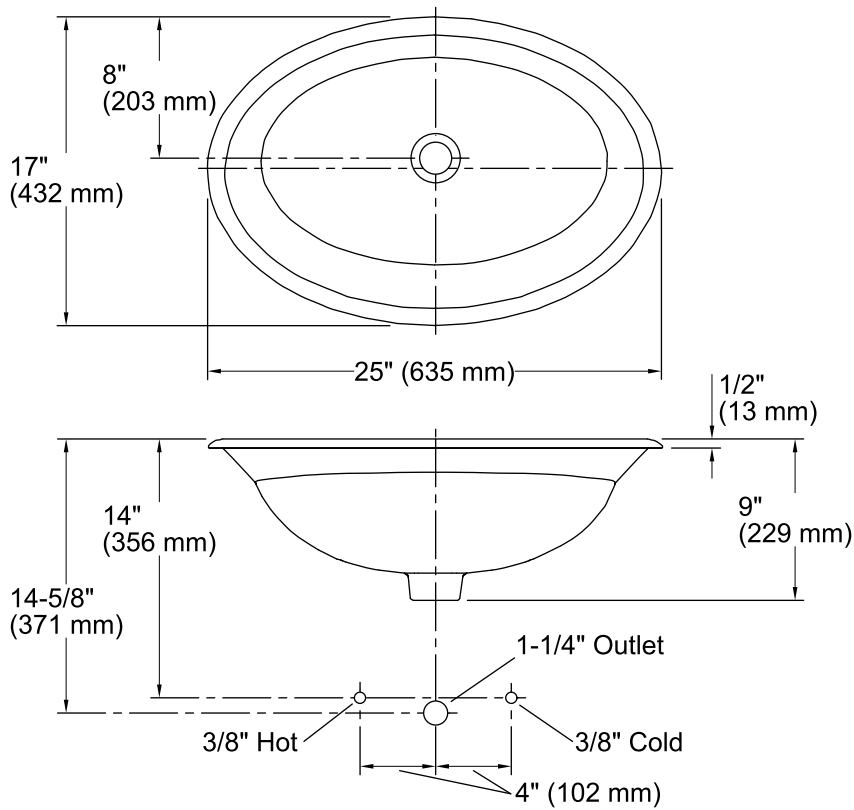

Briar Rose Centerpiece®

Drop-in Bathroom Sink

K-14274-BR

Features

- Vitreous china.
- Drop-in.
- Oval basin.
- Without overflow.
- No faucet holes; requires wall- or counter-mount faucet.
- KOHLER Artist Editions design.
- Tale of Briar Rose design on Centerpiece®.
- Coordinates with other products with the Briar Rose design.
- 25" (635 mm) x 17" (432 mm)

Recommended Accessories

K-8998 P-Trap

Components

Additional included component/s: Adjustable linkage.

ADA

Codes/Standards

ASME A112.19.2/CSA B45.1

ADA

ICC/ANSI A117.1

KOHLER® One-Year Limited Warranty

See website for detailed warranty information.

Standard Installation

Technical Information

All product dimensions are nominal.

Bowl configuration:	Single
Installation:	Drop-In
Bowl area (Only)	Length: 23" (584 mm) Width: 15" (381 mm) Water depth: 7" (178 mm)
Drain hole:	1-3/4" (44 mm)
Template:	114809-7, required, included