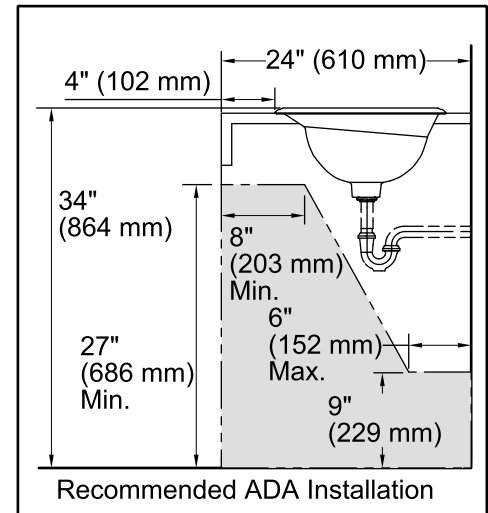

Briar Rose Centerpiece®

Drop-in Bathroom Sink

K-14274-BR

Features

- Vitreous china.
- Drop-in.
- Oval basin.
- Without overflow.
- No faucet holes; requires wall- or counter-mount faucet.
- KOHLER Artist Editions design.
- Tale of Briar Rose design on Centerpiece®.
- Coordinates with other products with the Briar Rose design.
- 25" (635 mm) x 17" (432 mm)

Recommended Accessories

K-8998 P-Trap

Components

Additional included component/s: Adjustable linkage.

ADA

Codes/Standards

ASME A112.19.2/CSA B45.1

ADA

ICC/ANSI A117.1

KOHLER® One-Year Limited Warranty

See website for detailed warranty information.

Standard Installation

Technical Information

All product dimensions are nominal.

Bowl configuration:	Single
Installation:	Drop-In
Bowl area (Only)	Length: 23" (584 mm) Width: 15" (381 mm) Water depth: 7" (178 mm)
Drain hole:	1-3/4" (44 mm)
Template:	114809-7, required, included