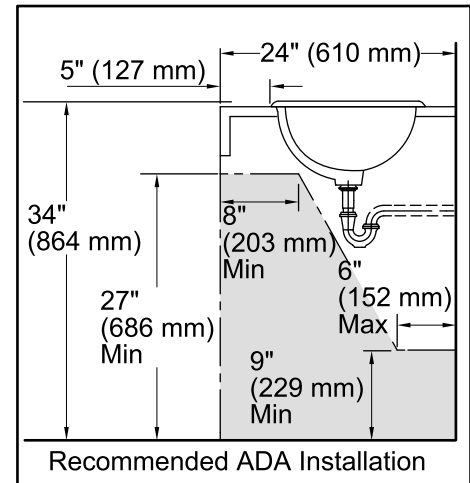

Recommended Accessories

K-8998 P-Trap

Components

Additional included component/s: Adjustable linkage.

ADA

Codes/Standards

ASME A112.19.2/CSA B45.1

ADA

For the most current Specification Sheet, go to www.kohler.com.

3-7-2017 05:42

THE BOLD LOOK
OF **KOHLER**®

Technical Information

All product dimensions are nominal.

Bowl configuration:	Single
Installation:	Drop-In
Bowl area (Only)	Length: 21" (533 mm) Width: 12" (305 mm) Water depth: 4-7/8" (124 mm)
Drain hole:	1-3/4" (44 mm)
Template:	110359-7, required, included

Notes

Install this product according to the installation instructions.

4-5/8" (117 mm) minimum faucet spout length needed to reach over rim into basin.

NOTICE: Countertop manufacturer or cutter must use the cut-out template provided with the product, or a current one provided by Kohler Co. (call 1-800-4-KOHLER). Kohler Co. is not responsible for cutout errors when the incorrect cutout template is used.