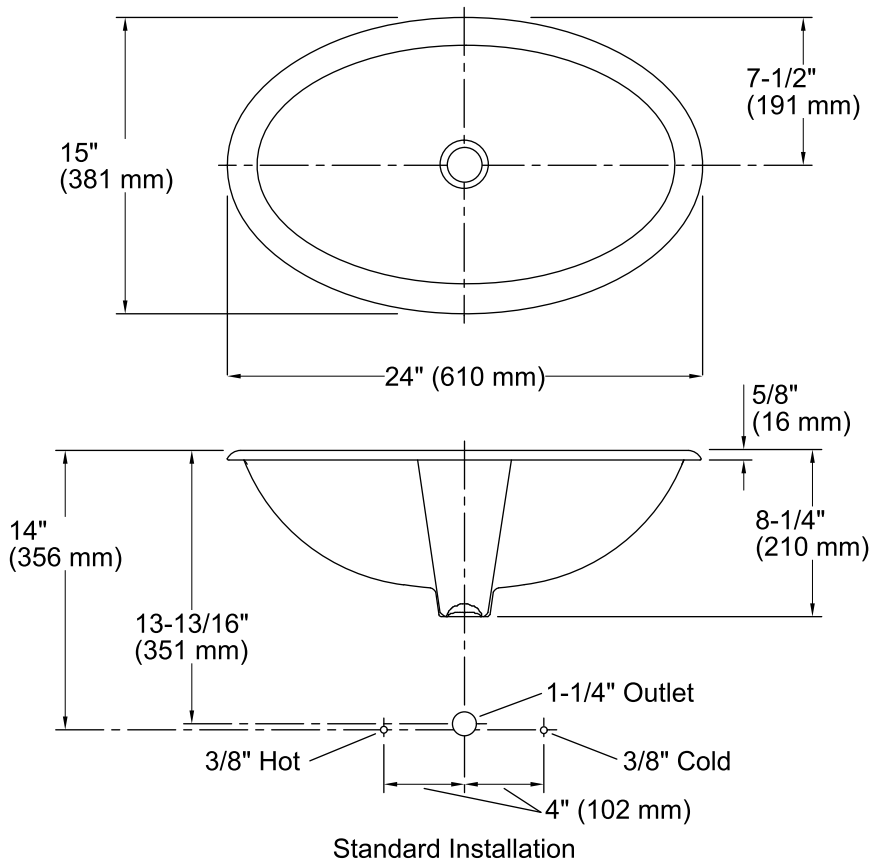

For the most current Specification Sheet, go to www.kohler.com.

3-7-2017 05:42

THE BOLD LOOK
OF **KOHLER**®

Technical Information

All product dimensions are nominal.

Bowl configuration:	Single
Installation:	Drop-In
Bowl area (Only)	Length: 21" (533 mm) Width: 12" (305 mm) Water depth: 4-7/8" (124 mm)
Drain hole:	1-3/4" (44 mm)
Template:	110359-7, required, included

Notes

Install this product according to the installation instructions.

4-5/8" (117 mm) minimum faucet spout length needed to reach over rim into basin.

NOTICE: Countertop manufacturer or cutter must use the cut-out template provided with the product, or a current one provided by Kohler Co. (call 1-800-4-KOHLER). Kohler Co. is not responsible for cutout errors when the incorrect cutout template is used.