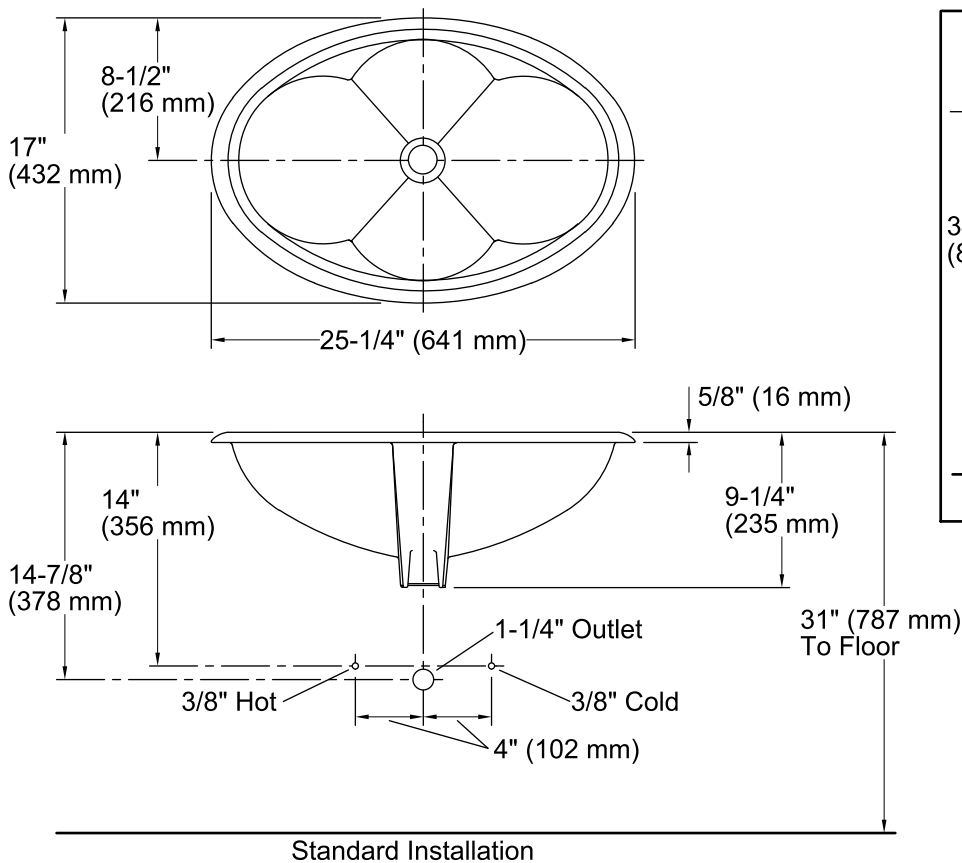

3-7-2017 05:42

THE BOLD LOOK
OF **KOHLER**®

Prairie Flowers™ Cantata®

Drop-in Bathroom Sink

K-14271-WF

Technical Information

All product dimensions are nominal.

- Bowl configuration: Single
- Installation: Drop-In
- Bowl area (Only) Length: 22" (559 mm)
Width: 14" (356 mm)
Water depth: 5-3/8" (137 mm)
- Drain hole: 1-3/4" (44 mm)
- Template: 111539-7, required, included