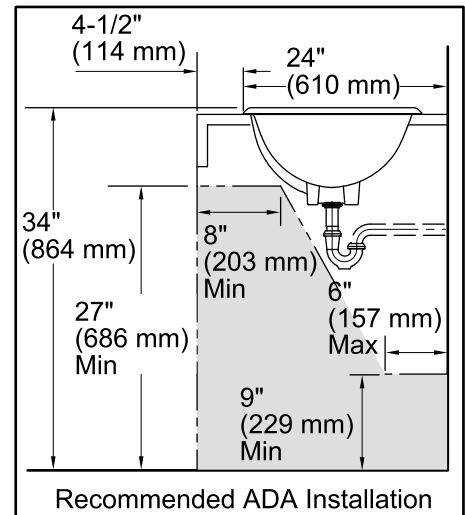

3-7-2017 05:42

THE BOLD LOOK
OF **KOHLER**®

Prairie Flowers™ Cantata®

Drop-in Bathroom Sink

K-14271-WF

Technical Information

All product dimensions are nominal.

- Bowl configuration: Single
- Installation: Drop-In
- Bowl area (Only) Length: 22" (559 mm)
Width: 14" (356 mm)
Water depth: 5-3/8" (137 mm)
- Drain hole: 1-3/4" (44 mm)
- Template: 111539-7, required, included