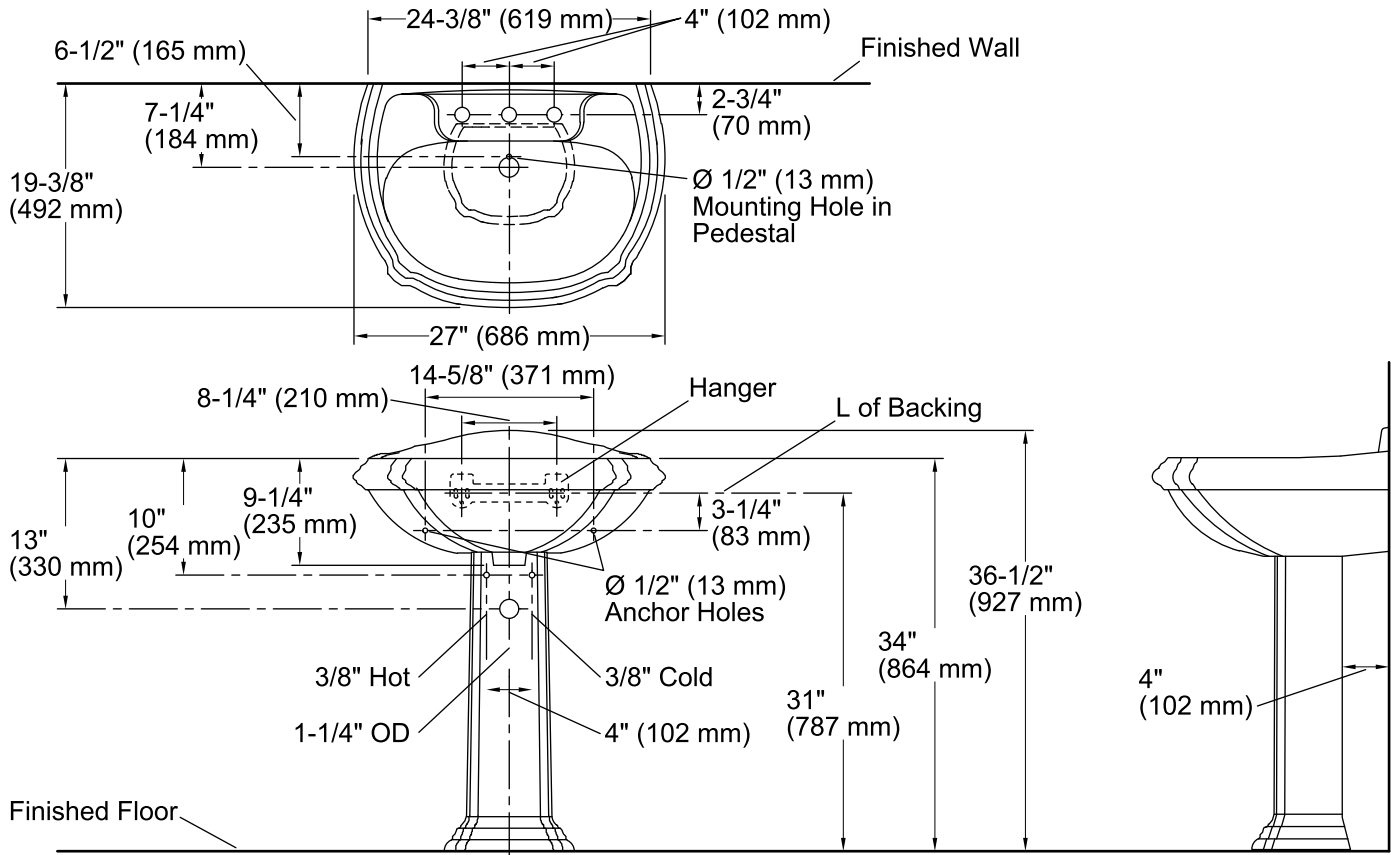

English Trellis

Pedestal Bathroom Sink

K-14192-FL

Features

- Vitreous china.
- Pedestal sink.
- 8-inch center faucet holes.
- With overflow.
- KOHLER Artist Editions designs.
- English Trellis design.
- 27" (686 mm) x 19-3/8" (492 mm) x 34" (864 mm)

Recommended Accessories

- K-7605-P Angle Supply with Stop (pair)
- K-8998 P-Trap

Optional Accessories

- 1041816 Hardware kit, Hollow Wall

Components

Product includes:

- K-2222-8 Pedestal Bathroom Sink Basin
- K-2223 Bathroom Sink Pedestal
- Additional included component/s: Hanger, and rubber pads.

	0	White
--	---	-------

Technical Information

All product dimensions are nominal.

Bowl configuration:	Single
Installation:	Pedestal
Bowl area (Only)	Length: 22" (559 mm) Width: 12" (305 mm) Water depth: 7-1/4" (184 mm)
Number of deck holes:	3
Faucet hole(s):	1-3/8" (35 mm)
Drain hole:	1-3/4" (44 mm)