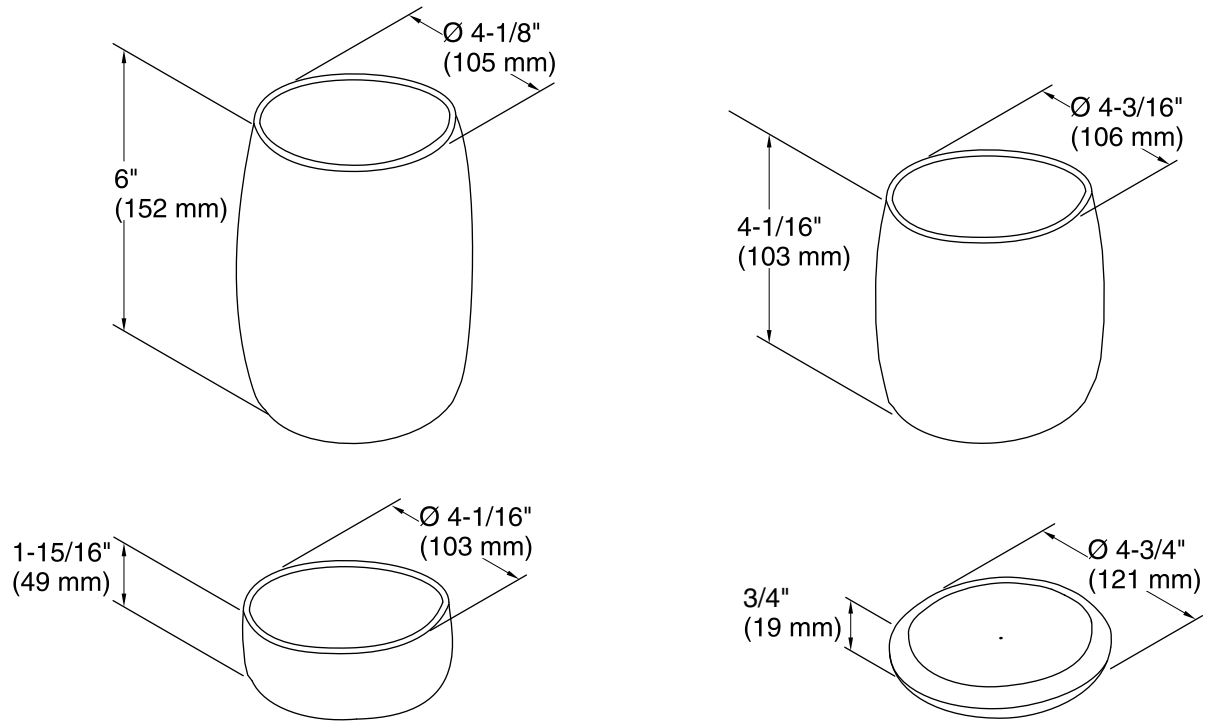

### Features

- Perfect for organizing toiletries and jewelry.
- Embellished with gleaming gold accents on white background.
- Coordinates with other products with the Laureate Polished Gold design.
- Set of four.
- Large w/cover: 4-1/8" (105 mm) x 6" (152 mm)
- Medium w/cover: 4-3/4" (106 mm) x 4-1/16" (103 mm)
- Small w/cover: 4-1/16" (103 mm) x 1-15/16" (49 mm)
- Soap dish: 4-3/4" (121 mm) x 3/4" (19 mm)

### Technical Information

All product dimensions are nominal.