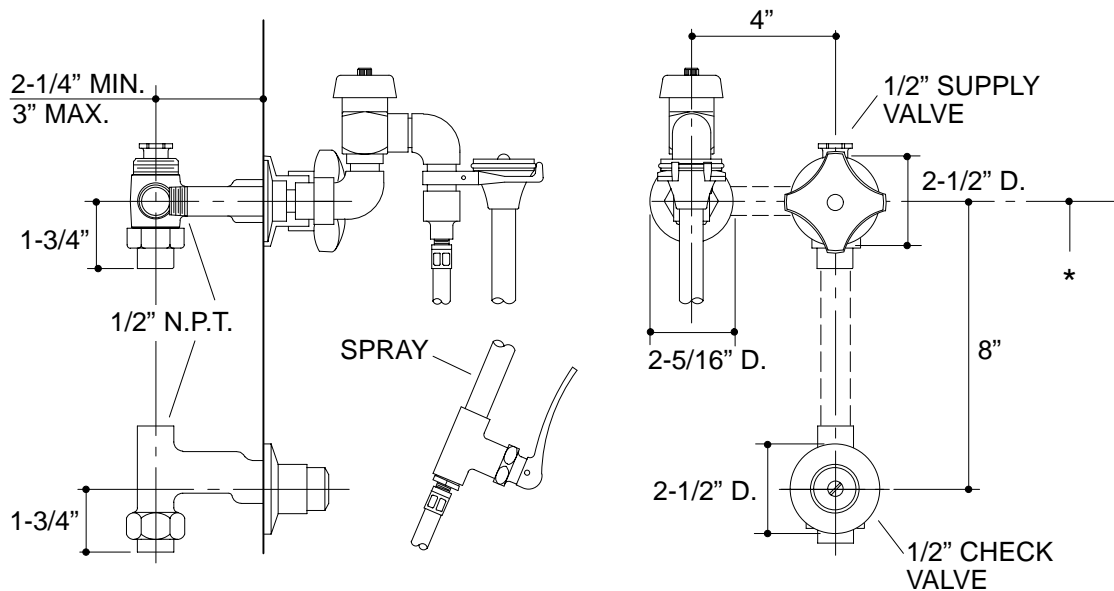

Ordering Information

Applicable product:	
Bedpan washer	K-13931-2A

* CONSULT LOCAL CODES FOR VACUUM BREAKER HEIGHT.