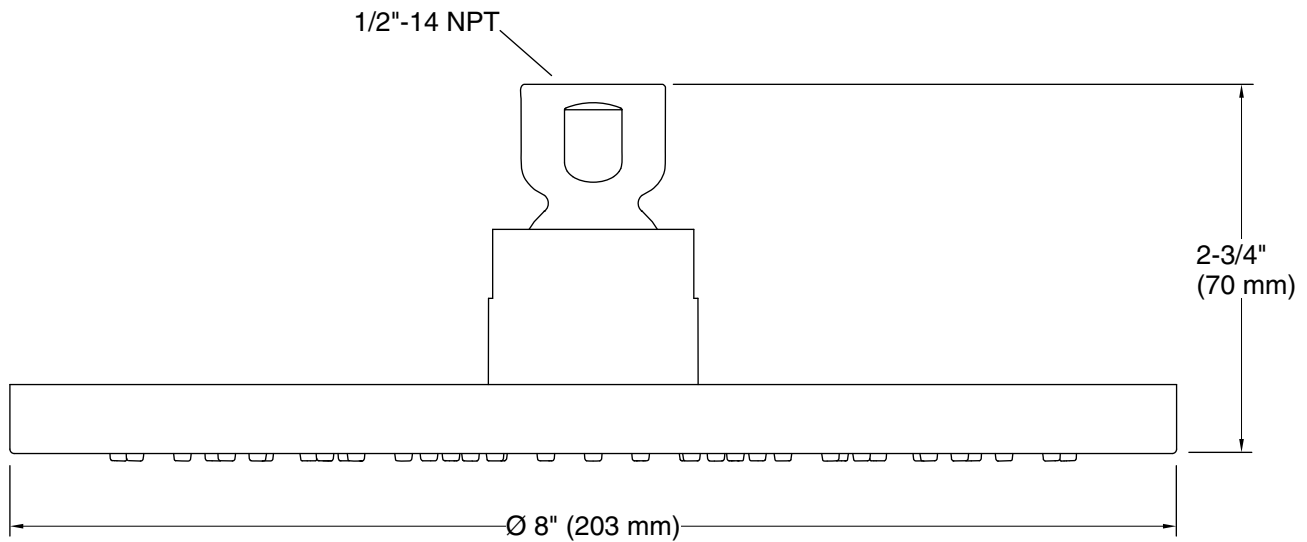

**Technical Information**

All product dimensions are nominal.

**Showerhead/Body Spray:**

Rated maximum flow: 2.5 gal/min (9.5 l/min)

**Notes**

Install this product according to the installation guide.