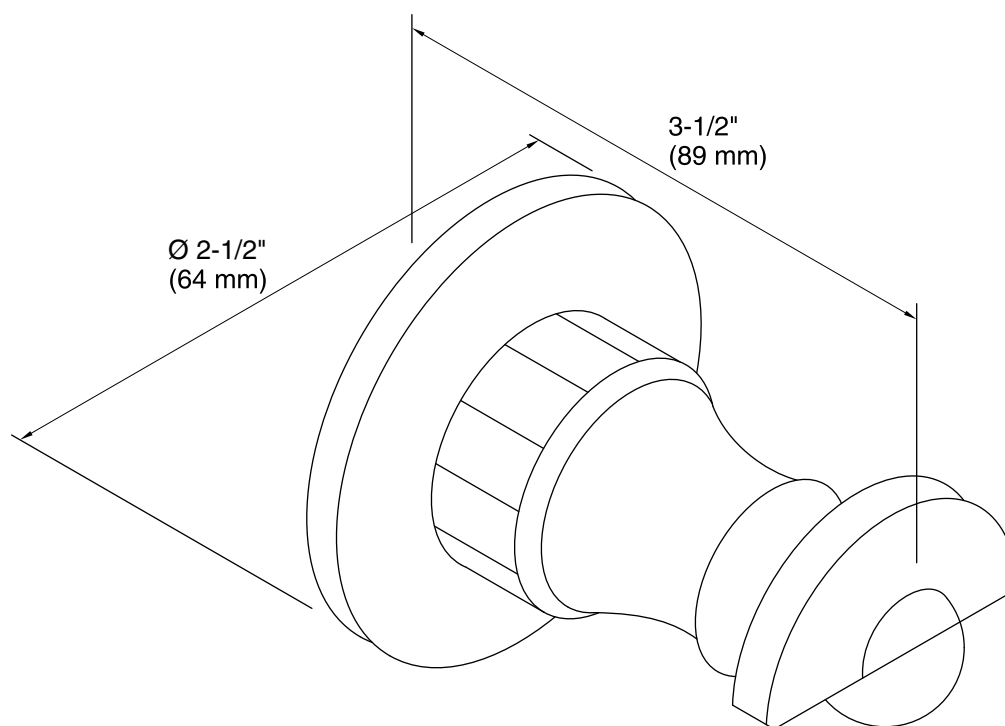

Features

- KOHLER finishes resist corrosion and tarnish.
- Hook holds items securely.
- Coordinates with other products in the Antique collection.
- 3-1/2" (89 mm) x 2-1/2" (64 mm)

Material

- Solid brass construction.

Color tiles intended for reference only.

Color	Code	Description
	CP	Polished Chrome
	PB	Vibrant® Polished Brass
	BN	Vibrant® Brushed Nickel

Technical Information

All product dimensions are nominal.

Notes

Install this product according to the installation guide.