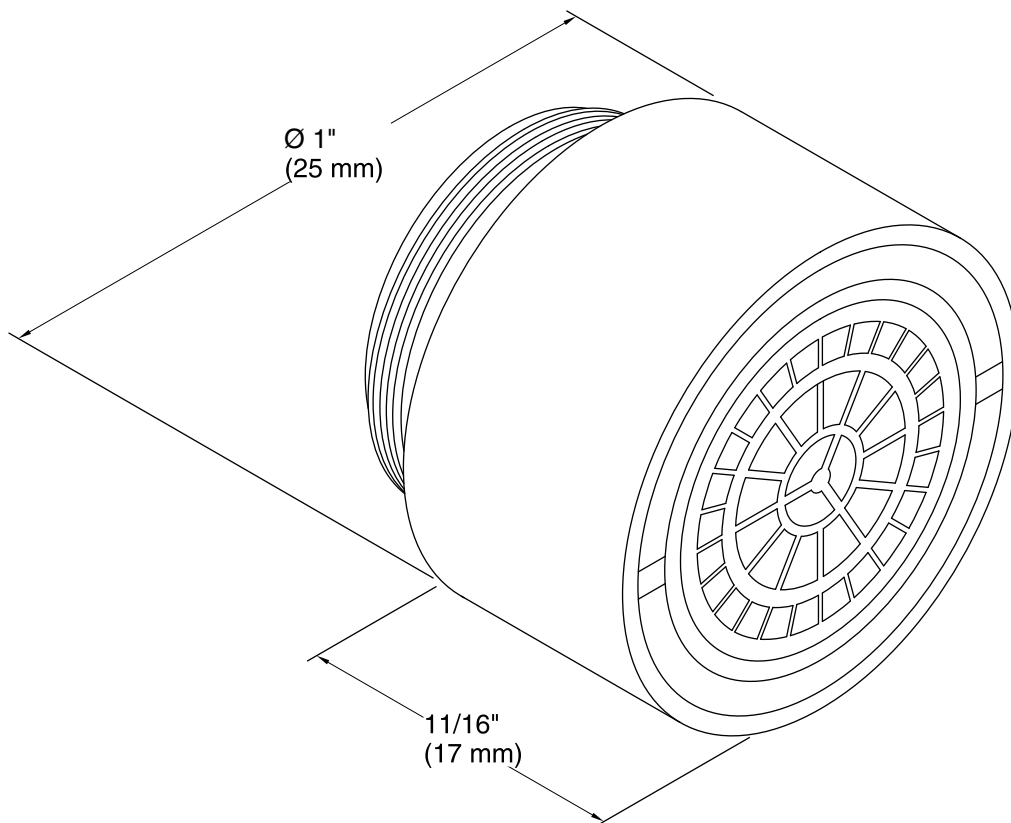

Features

- 13/16-inch male.
- 1.0 gpm non-aerated pressure-compensating laminar spray.
- Vandal-resistant.
- Polished Chrome finish.
- Pack of six.
- 11/16" (17 mm) x 1" (25 mm)

Material

- Premium metal construction.

Color	Code	Description
-------	------	-------------

	CP	Polished Chrome
--	----	-----------------

Technical Information

All product dimensions are nominal.

Notes

Install this product according to the installation guide.